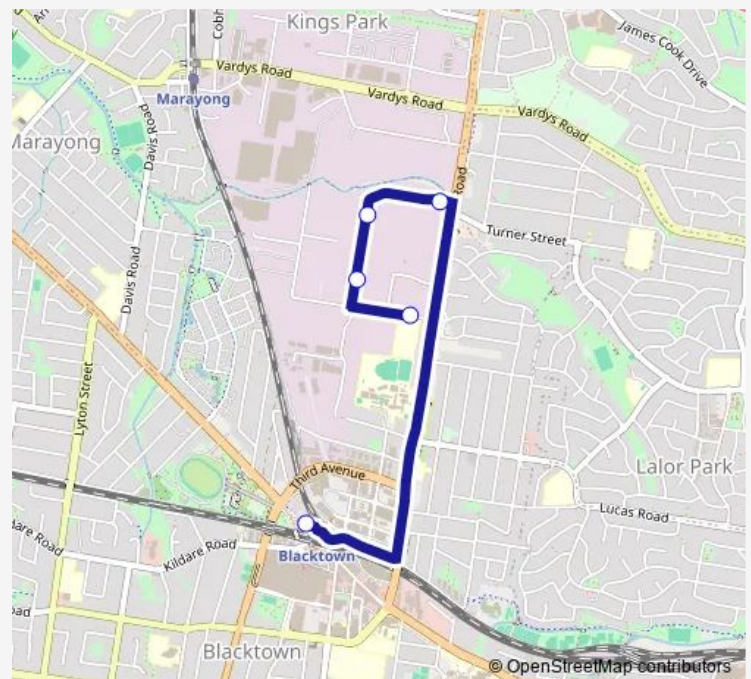

Tuesday 05:19-06:14

Wednesday 05:19-06:14

Thursday 05:19-06:14

Friday 05:19-06:14

Saturday —

Sunday —

Route info

Direction: Blacktown Station, Stand M

Stops: 5

Trip Duration: 0 hour 8 min

Direction

Forge St After Sunnyholt Rd — Blacktown Station, Stand M

5 stops

[Open route schedule](#)

Forge St After Sunnyholt Rd

25 Forge St

Wednesday 16:10-16:45

Thursday 16:10-16:45

Friday 16:10-16:45

Saturday —

Sunday —

Route info

Direction: Forge St After Sunnyholt Rd

Stops: 5