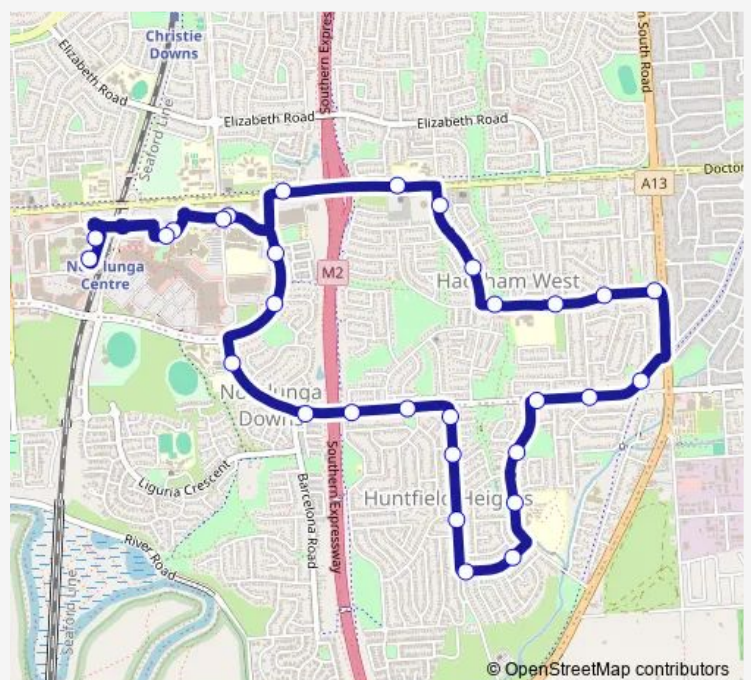

Stop 62 Majorca Rd - East side

Stop 61 Majorca Rd - East side

Stop 60 Glynville Dr - North side

Stop 59 Glynville Dr - North side

Stop 58 Glynville Dr - North side

Stop 57 Glynville Dr - North side

Stop 55 Honeypot Rd - South East side

Stop 54 Honeypot Rd - South side

Stop 53 Honeypot Rd - South side

Stop 52A Melsetter Rd - East side

Stop 52 Melsetter Rd - East side

Stop 51E Troutbeck Cres - South East side

Stop 51D Troutbeck Cres - South side

Stop 51C Brodie Rd - West side

Stop 51B Brodie Rd - West side

**Route schedule**

Zone D Noarlunga Centre Interchange - West side — Zone A Noarlunga Centre Interchange - West side

Monday	07:27-17:56
Tuesday	07:27-17:56
Wednesday	07:27-17:56
Thursday	07:27-17:56
Friday	07:27-17:56
Saturday	—
Sunday	—

**Route info**

Direction: Zone D Noarlunga Centre Interchange - West side

Stops: 30

Trip Duration: 0 hour 30 min

744 — Noarlunga Centre Interchange to Huntfield Heights Clockwise Loop Service

Stop 51A Brodie Rd - West side