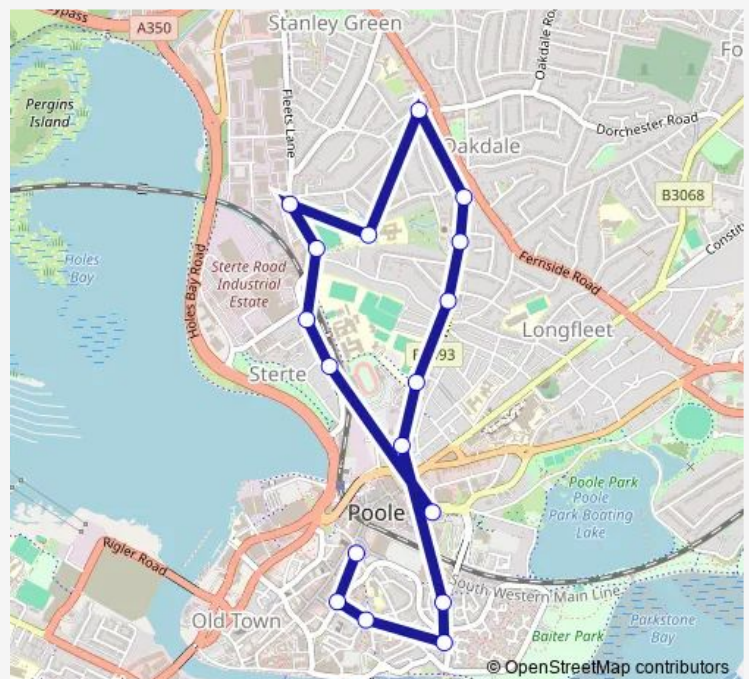

Vicarage Road

Junior School

Palmer Road

Tatnam Road

Sterte Shops

West View Road

Bus Station

Route schedule

Old Library — Bus Station

Monday 08:21

Tuesday 08:21

Wednesday 08:21

Thursday 08:21

Friday 08:21

Saturday —

Sunday —

Route info

Direction: Old Library

Stops: 17

Trip Duration: 0 hour 34 min

744 — Poole - Oakdale Junior School - Poole Bus Stn

Direction

Bus Station — Lander Close

16 stops

[Open route schedule](#)

Bus Station

Barclays

Police Station

Tatnam Road

Stokes Avenue

New Inn

Vicarage Road