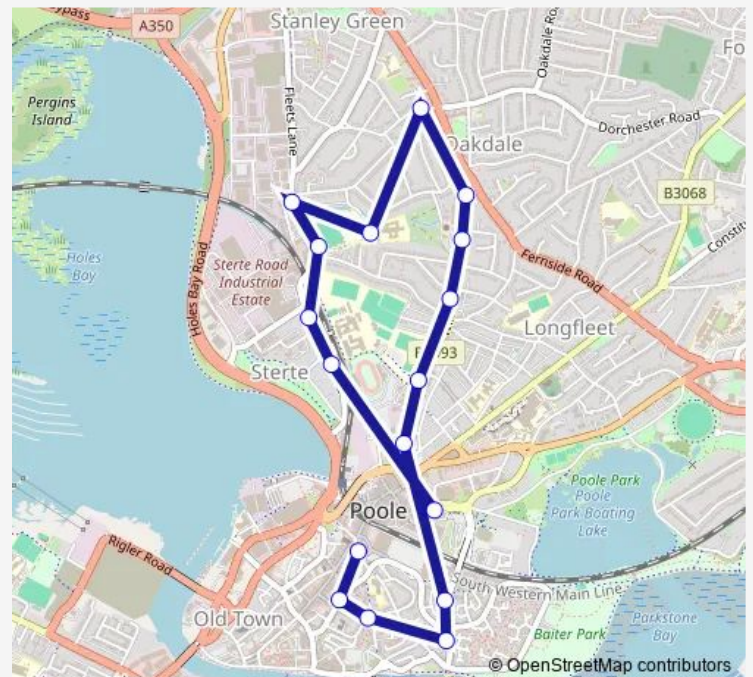

### Route schedule

Old Library — Bus Station

Monday 08:21

Tuesday 08:21

Wednesday 08:21

Thursday 08:21

Friday 08:21

Saturday —

### Route info

Direction: Old Library

Stops: 17

Trip Duration: 0 hour 34 min

**Direction**

Bus Station — Lander Close

16 stops

[Open route schedule](#)