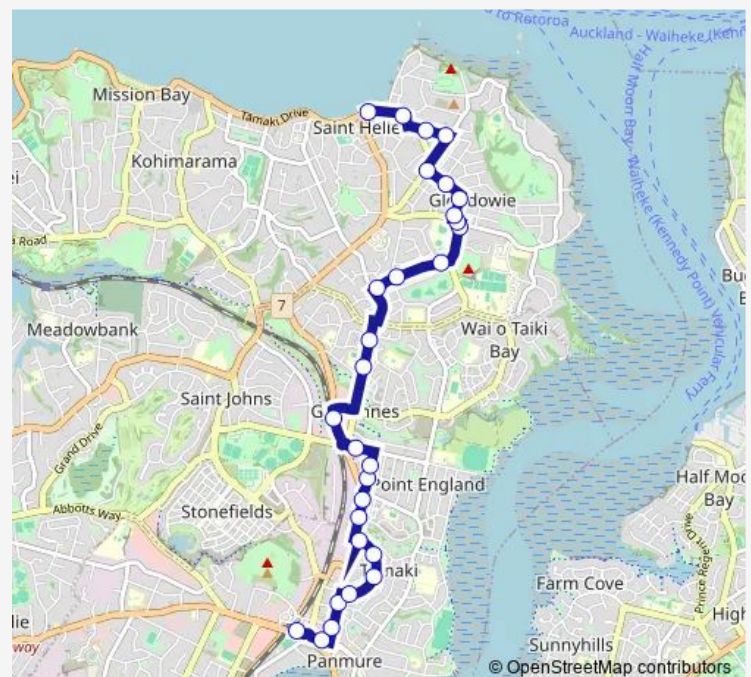

Thursday 06:20-22:50

Friday 06:20-22:50

Saturday 06:50-21:50

Sunday 06:50-21:50

Route info

Direction: Stop B St Heliers

Stops: 28

Trip Duration: 0 hour 25 min

744

BusMaps

Court Crescent/Oran Road

Hobson Drive

Court Crescent/Pilkington Road

Stewart Avenue

Panmure Library

Jellicoe Road

Monday 05:50-22:20

Tuesday 05:50-22:20

Wednesday 05:50-22:20

Thursday 05:50-22:20

Friday 05:50-22:20

Saturday 06:20-21:20

Sunday 06:20-21:20

Route info

Direction: Stop B Panmure Station

Stops: 29

Trip Duration: 0 hour 25 min

Bay Road

19 Bay Road

Rarangi Road

Turua Street

744 Bus time schedules and route maps are available in an offline PDF at busmaps.com. Use the busmaps.com website to see live bus times, train schedule or subway schedule, and step-by-step directions for all public transit in Auckland