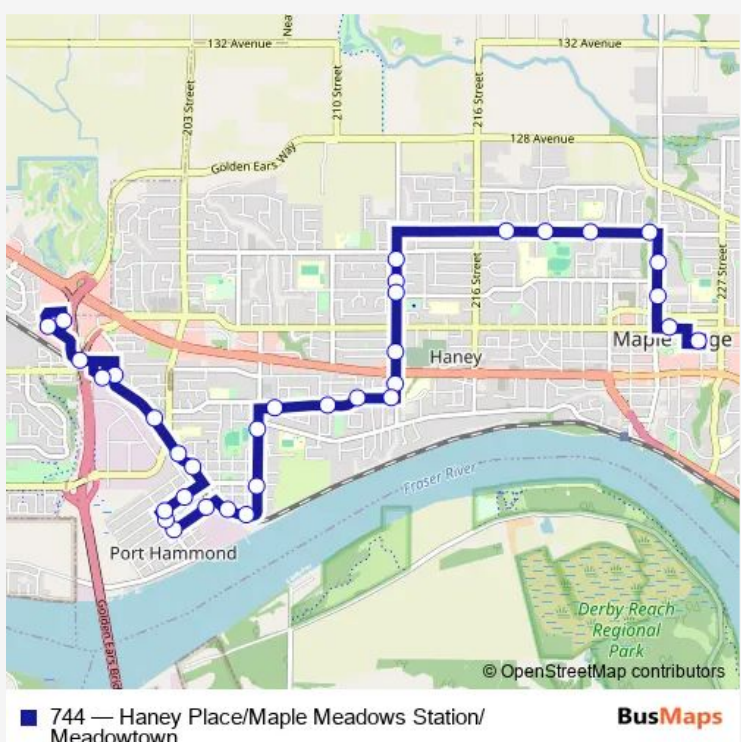

Bus 744 Haney Place/Maple Meadows Station/Meadowtown

[Go to website](#)

Direction
 Haney Place @ Bay 5 — Eastbound Mall Access Rd @ Meadowtown Centre
 34 stops
[Open route schedule](#)

- Haney Place @ Bay 5
- Westbound Dewdney Trunk Rd @ Fraser St
- Northbound 224 St @ 121 Ave
- Northbound 224 St @ 12200 Block
- Westbound 124 Ave @ 224 St
- Westbound 124 Ave @ Gray St
- Westbound 124 Ave @ 219 St
- Westbound 124 Ave @ 217 St
- Southbound Laity St @ 12200 Block
- Southbound Laity St @ 122 Ave
- Southbound Laity St @ 12100 Block
- Southbound Laity St @ Cook Ave
- Southbound Laity St @ Cutler Place
- Westbound 117 Ave @ Laity St
- Westbound 117 Ave @ Fraserview St
- Westbound 117 Ave @ 210 St
- Westbound 117 Ave @ Graves St
- Southbound 207 St @ River Rd West
- Southbound 207 St @ Lorne Ave
- Westbound Maple Cres @ Dartford St
- Westbound Maple Cres @ 206 St

Route schedule
 Haney Place @ Bay 5 — Eastbound Mall Access Rd @ Meadowtown Centre

Monday	05:15-22:12
Tuesday	05:15-22:12
Wednesday	05:15-22:12
Thursday	05:15-22:12
Friday	05:15-22:12
Saturday	07:30-19:30
Sunday	—

Route info
 Direction: Haney Place @ Bay 5
 Stops: 34
 Trip Duration: 0 hour 27 min

Southbound Ditton St @ Maple Cres

Southbound Ditton St @ Princess St

Westbound Princess St @ Hampton St

Northbound Lorne Ave @ Princess St

Friday 18:20

Saturday —

Sunday —

Route info

Direction: Eastbound Mall Access Rd @ Meadowtown
Centre

Stops: 29

Trip Duration: 0 hour 29 min

Southbound 224 St @ 124 Ave