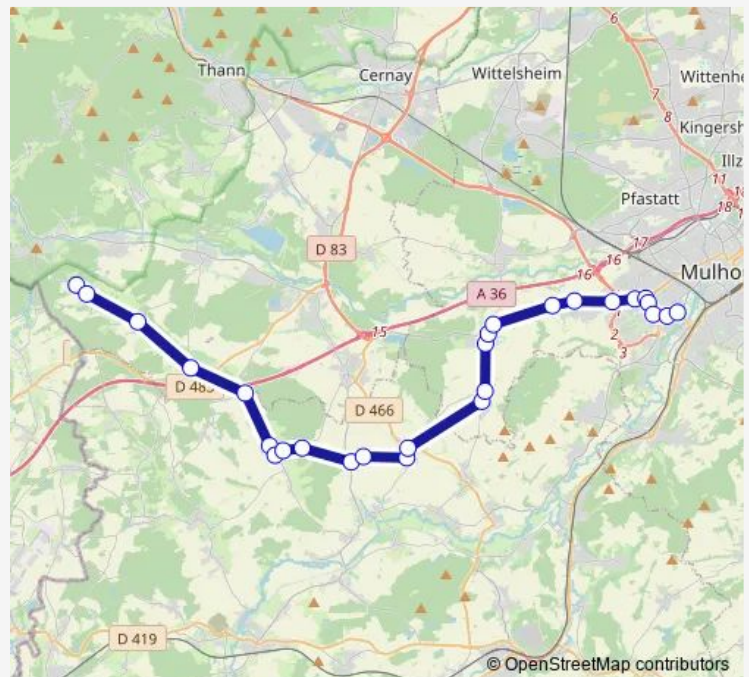

Bernwiller - Route d'Ammertzwiller

Bernwiller - Mairie

Galtingue - Trivier-Fernandez

Galtingue - St Blaise

Heimsbrunn - Saule

Heimsbrunn - Arche

Heimsbrunn - Luge

Morschwiller-LE-BAS - Campanule

### Route schedule

LE Haut Soultzbach - Mortzwiller - Fontaine — Mulhouse - Université

|           |             |
|-----------|-------------|
| Monday    | 06:32-17:30 |
| Tuesday   | 06:32-17:30 |
| Wednesday | 06:32-17:30 |
| Thursday  | 06:32-17:30 |
| Friday    | 06:32-17:30 |
| Saturday  | 06:32-17:30 |
| Sunday    | —           |

### Route info

Direction: LE Haut Soultzbach - Mortzwiller - Fontaine

Stops: 27

Trip Duration: 0 hour 55 min

68R061 — LE-Haut-Soultzbach - Mulhouse

Morschwiller-LE-BAS - Source

Mulhouse - Belfort

Mulhouse - Sochaux