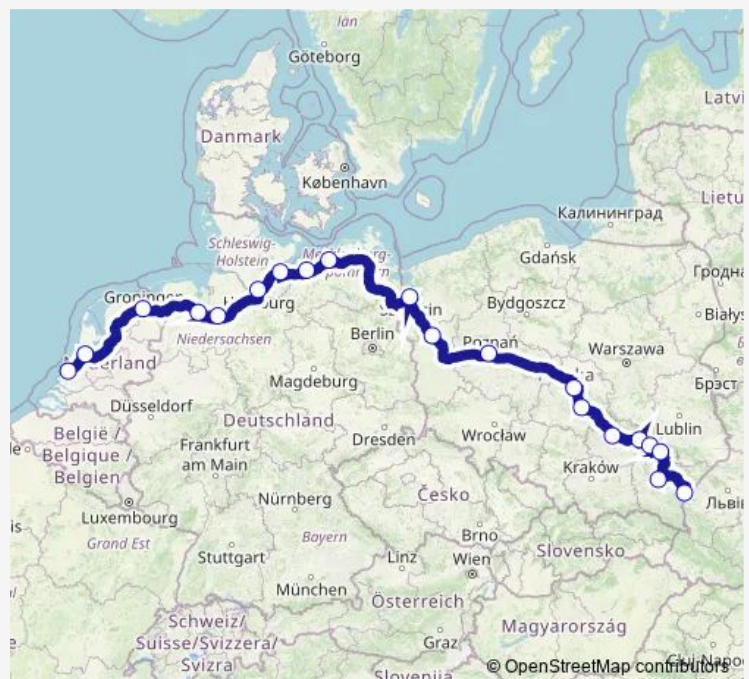

Szczecin, Bus Station

Gorzow Wielkopolski, Bus station

Poznan, Bus Station Poznan Main Station

Lodz, Bus Station

Piotrkow Tryb. Pl. Niepodleglosci

Kielce, Bus Station

Opatow, Bus Station

Sandomierz, Bus Station

Stalowa Wola, Bus Station

Rzeszow, Bus Station

Przemysl, Bus Station

Route schedule

The Hague (Central Station) — Przemyśl, Bus Station

Monday 23:45

Tuesday 23:45

Wednesday 23:45

Thursday 23:45

Friday 23:45

Saturday 23:45

Sunday 23:45

Route info

Direction: The Hague (Central Station)

Stops: 20

Trip Duration: 29 hour 5 min

Sandomierz, Bus Station

Opatow, Bus Station

Kielce, Bus Station

Piotrkow Tryb. Pl. Niepodleglosci

Lodz, Bus Station

Poznan, Bus Station Poznan Main Station

Gorzow Wielkopolski, Bus station

Szczecin, Bus Station