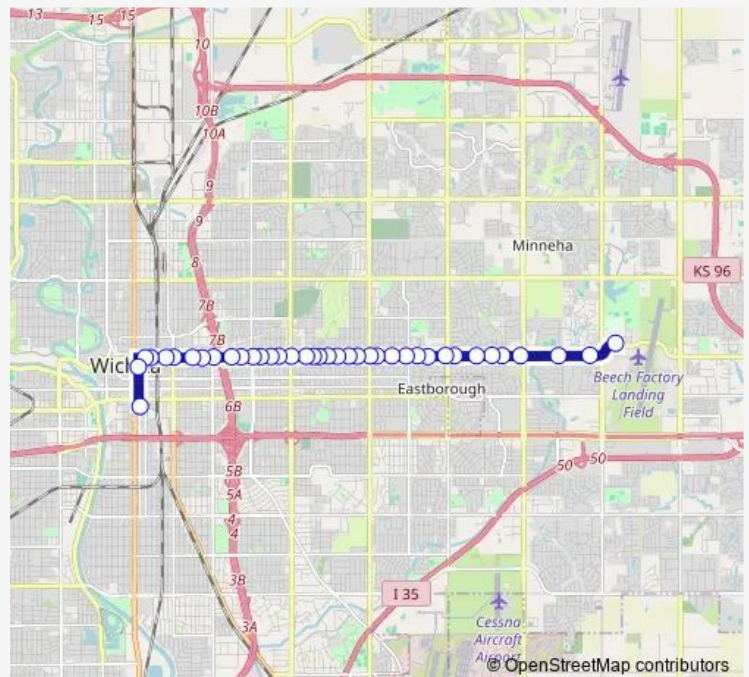

Direction

Goebel & Central Inbnd — Transit Center

38 stops

[Open route schedule](#)

- Goebel & Central Inbnd
- Central and Webb Ib
- Central & Longford Inbnd
- Central and Rock Ib
- Central and Broadmoor Ib
- Central and Rutland Ib
- Central and Brookfield Ib
- 6555 E Central Ib
- Central and Woodlawn Ib
- Central and Brookside Ib
- Central and Carraige Pkwy
- Central and Edgemoor Ib
- Central and Old Manor Ib
- Central and Harding Ib
- Central and Oliver Ib
- Central and Pershing Ib
- Central and Crestway Ib
- Central and Broadview Ib
- Central and Bluff Ib
- Central and Roosevelt Ib
- Central and Yale Ib

Route schedule

Goebel & Central Inbnd — Transit Center

Monday	05:42-19:01
Tuesday	05:42-19:01
Wednesday	05:42-19:01
Thursday	05:42-19:01
Friday	05:42-19:01
Saturday	06:43-17:49
Sunday	—

Route info

Direction: Goebel & Central Inbnd

Stops: 38

Route Duration: 0 hour 36 min

Central and Vassar Ib

Central and Hillside Ib

Central and Chautauqua Ib

Central and Volutsia Ib

Central and Green Ib

Central and Grove Ib

Sunday —

Route info

Direction: Transit Operations Center

Stops: 34

Trip Duration: 0 hour 35 min

Central and Edgemoor Ob

Central and Brookside Ob

Central and Woodlawn Ob