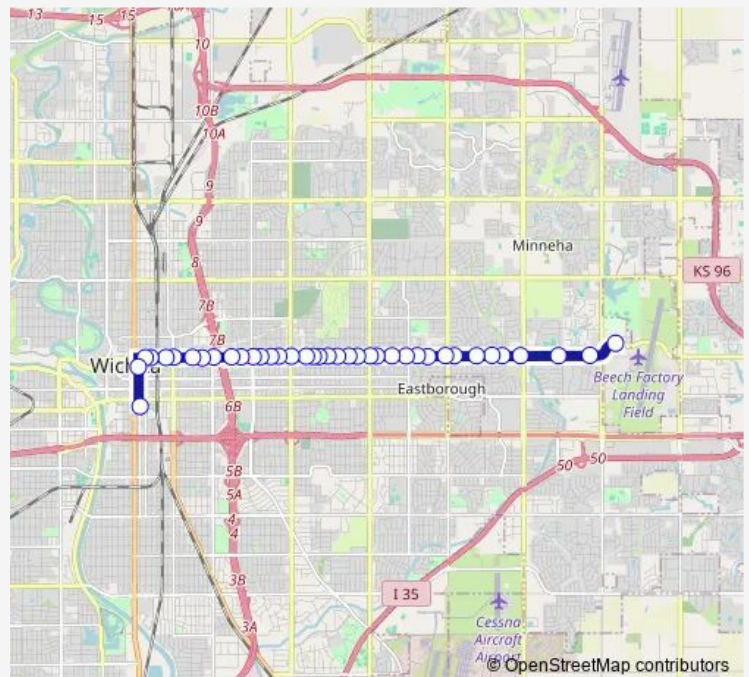

Direction

Goebel & Central Inbnd — Transit Center

38 stops

[Open route schedule](#)

- Goebel & Central Inbnd
- Central and Webb Ib
- Central & Longford Inbnd
- Central and Rock Ib
- Central and Broadmoor Ib
- Central and Rutland Ib
- Central and Brookfield Ib
- 6555 E Central Ib
- Central and Woodlawn Ib
- Central and Brookside Ib
- Central and Carraige Pkwy
- Central and Edgemoor Ib
- Central and Old Manor Ib
- Central and Harding Ib
- Central and Oliver Ib
- Central and Pershing Ib
- Central and Crestway Ib
- Central and Broadview Ib
- Central and Bluff Ib
- Central and Roosevelt Ib
- Central and Yale Ib

Route schedule

Goebel & Central Inbnd — Transit Center

Monday	05:42-19:01
Tuesday	05:42-19:01
Wednesday	05:42-19:01
Thursday	05:42-19:01
Friday	05:42-19:01
Saturday	06:43-17:49
Sunday	—

Route info

Direction: Goebel & Central Inbnd

Stops: 38

Trip Duration: 0 hour 23 min

Central and Vassar Ib

Central and Hillside Ib

Central and Chautauqua Ib

Central and Volutsia Ib

Central and Green Ib

Central and Grove Ib

Sunday —

Route info

Direction: Transit Operations Center

Stops: 34

Trip Duration: 0 hour 35 min

Central and Edgemoor Ob

Central and Brookside Ob

Central and Woodlawn Ob