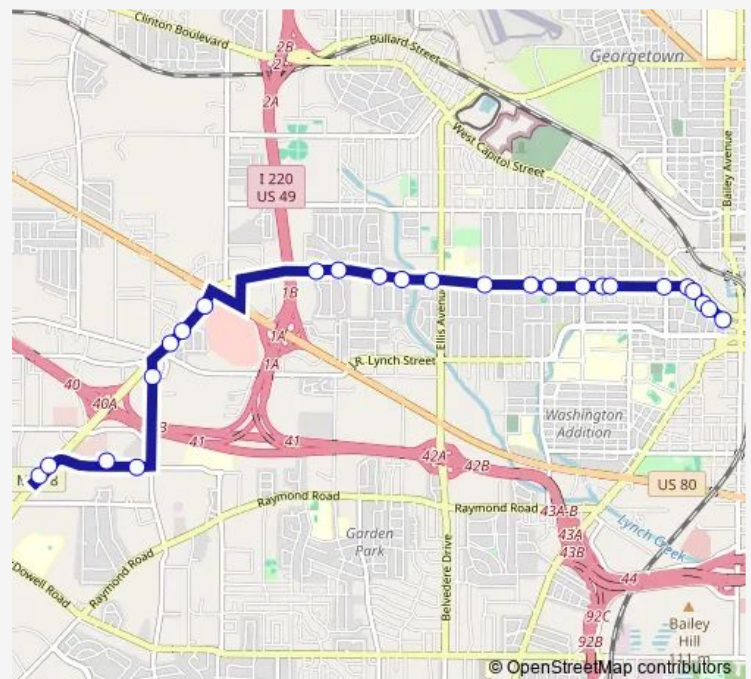

Robinson Rd. @ Westland Plaza

Robinson Rd. / Claiborne Ave.

Robinson Rd. & Fredrica Ave.

Robinson Rd. / Eastview St.

Robinson Rd & Prentiss St

Robinson Rd. / Broad St.

Robinson Rd. & Broad

Robinson Rd. / Rose St.

Robinson Rd & Poindexter St

### Route schedule

Hwy 18/Mcdonalds — Capitol & Clifton

Monday	06:05-17:35
Tuesday	06:05-17:35
Wednesday	06:05-17:35
Thursday	06:05-17:35
Friday	06:05-17:35
Saturday	07:05-18:05
Sunday	—

### Route info

Direction: Hwy 18/Mcdonalds

Stops: 25

Trip Duration: 0 hour 25 min

4r — Robinson Road

Robinson & W. Capitol

Capitol & Lemon

Capitol St. / Minerva St.