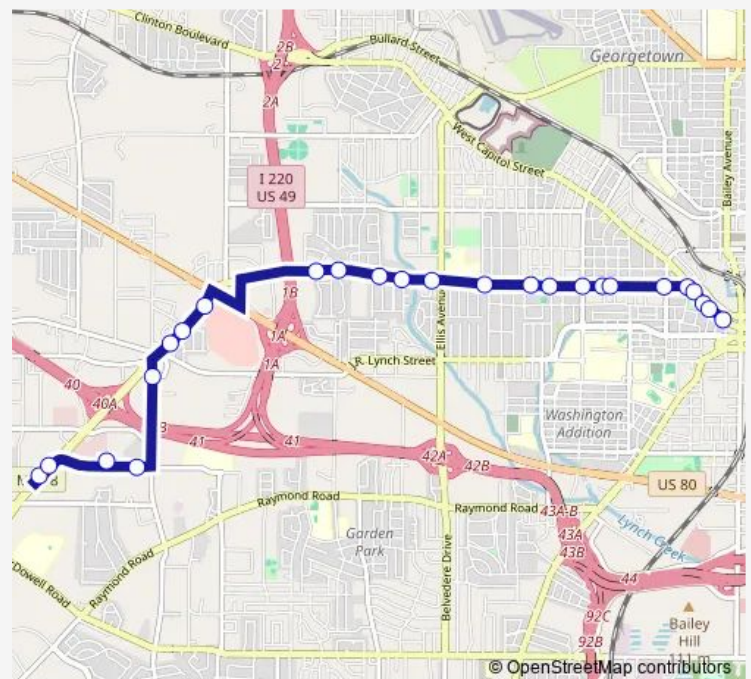

Walmart

Chadwick Dr & Summer Park

Robinson/Post Office

Robinson & JR Lynch

Hwy 18/Cash Flash

Robinson Rd. @ Metrocenter Mall

Robinson Rd. / Royal Oaks Dr.

Robinson & Copperfield

Robinson & Terrace Ave

Robinson Rd & Metairie Rd

Robinson Rd. @ Westland Plaza

Robinson Rd. / Claiborne Ave.

Robinson Rd. & Fredrica Ave.

Robinson Rd. / Eastview St.

Robinson Rd & Prentiss St

Robinson Rd. / Broad St.

Robinson Rd. & Broad

Robinson Rd. / Rose St.

Robinson Rd & Poindexter St

Route schedule

Hwy 18/Mcdonalds — Capitol & Clifton

Monday	06:05-17:35
Tuesday	06:05-17:35
Wednesday	06:05-17:35
Thursday	06:05-17:35
Friday	06:05-17:35
Saturday	07:05-18:05
Sunday	—

Route info

Direction: Hwy 18/Mcdonalds

Stops: 25

Trip Duration: 0 hour 25 min

4R — Robinson Road

Robinson & W. Capitol

Capitol & Lemon

Capitol St. / Minerva St.