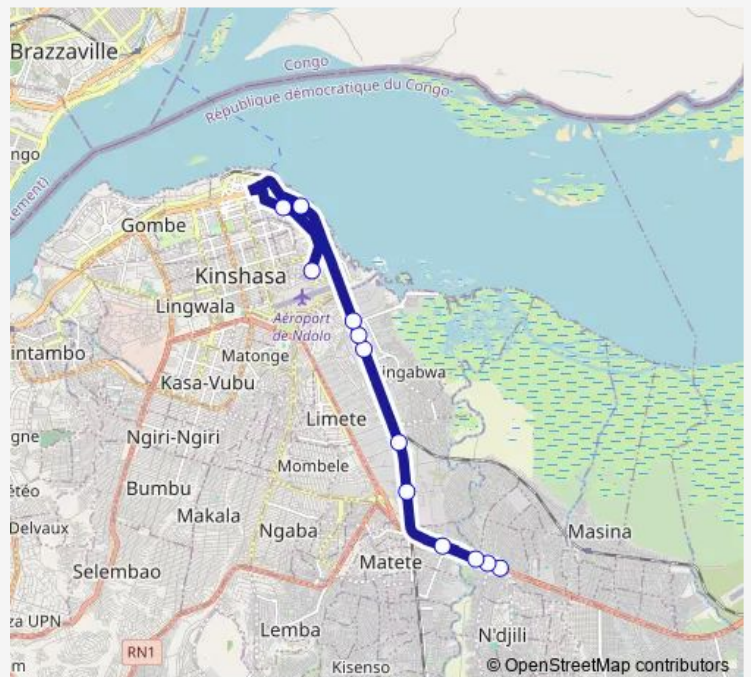

Bus Beau Marche_ TO _ Kimbuta Quartier 1

[Go to website](#)

Direction

unknown — unknown

7 stops

[Open route schedule](#)

unknown

17eme rue

Tuesday 15:00

Wednesday 15:00

Thursday 15:00

Friday 15:00

Saturday —

Sunday —

Route info

Direction: unknown

Stops: 7

Trip Duration: 0 hour 25 min

Beau Marche_ TO _ Kimbuta Quartier 1

Direction

Unknown — unknown

12 stops

[Open route schedule](#)

Unknown

Thursday	15:28
----------	-------

Friday	15:28
--------	-------

Saturday	—
----------	---

Sunday	—
--------	---

Route info

Direction: Unknown

Stops: 12

Trip Duration: 0 hour 49 min