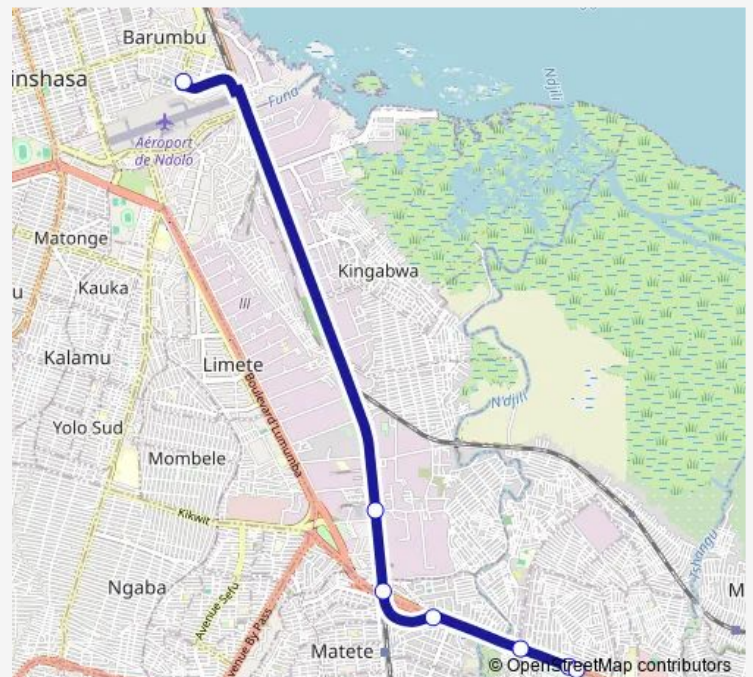

unknown

unknown

Route schedule

unknown — unknown

Monday 15:28

Tuesday 15:28

Wednesday 15:28

Thursday 15:28

Friday 15:28

Saturday —

Sunday —

Route info

Direction: unknown

Stops: 12

Trip Duration: 0 hour 49 min

Beau Marche_ TO _ Kimbuta Quartier 1

Direction

unknown — unknown

7 stops

[Open route schedule](#)

unknown

17eme rue

pont matete

debonhomme