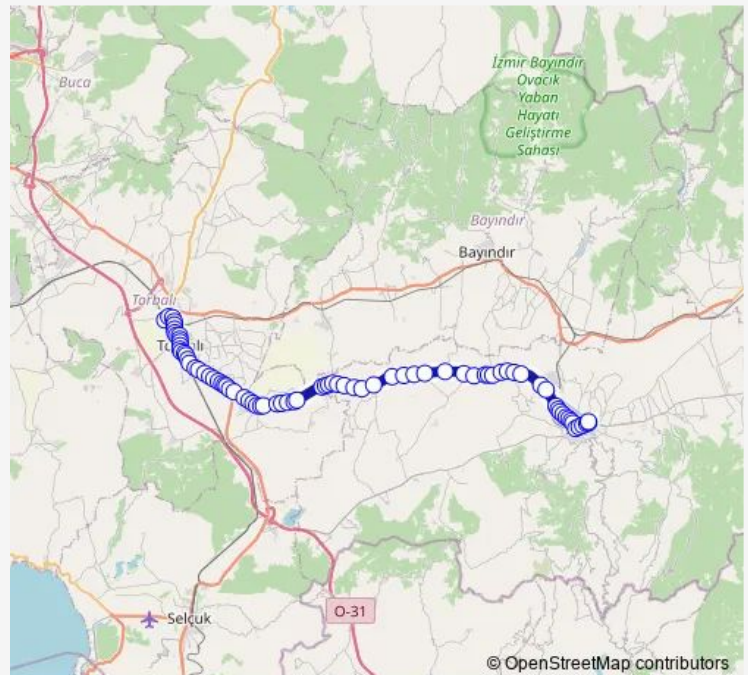

Friday 05:50-22:10

Saturday 05:55-22:10

Sunday 05:55-22:10

Route info

Direction: Tire Terminal İçi

Stops: 79

Trip Duration: 1 hour 29 min

798 — Tire-Torbalı Aktarma Merkezi

BusMaps

Tire iftlik

Turgutlu

Mahmutlar

Tokatbaşı

Eskioba

Yenioba

Nehir