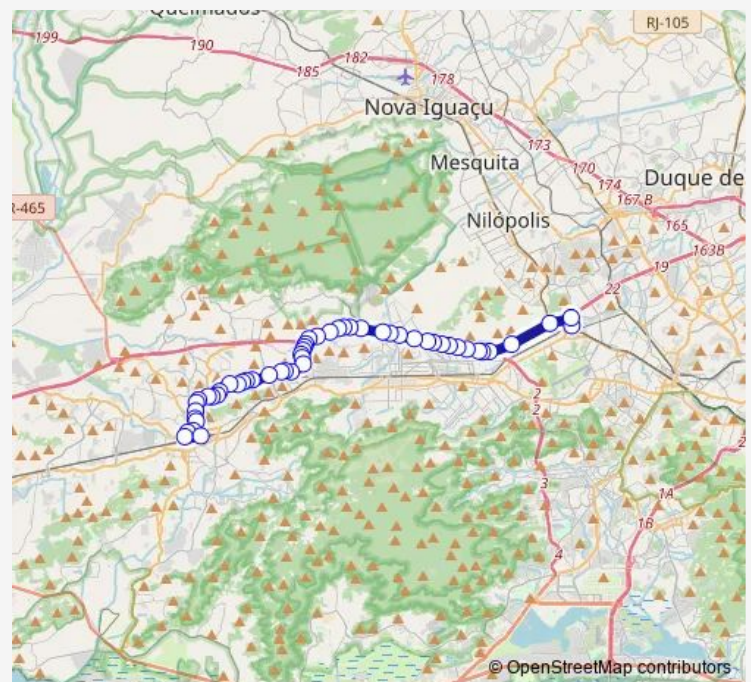

### Route schedule

Ponto Final: Campo Grande : Linhas para Zona Norte —  
Terminal Deodoro : Plataforma E11

Monday 00:00

Tuesday 00:00

Wednesday 00:00

Thursday 00:00

Friday 00:00

Saturday 00:00

### Route info

Direction: Ponto Final: Campo Grande : Linhas para Zona Norte

Stops: 47

Trip Duration: 0 hour 35 min

798 — Campo Grande - Terminal Deodoro

Gravata

Flamengo

Cisneiros