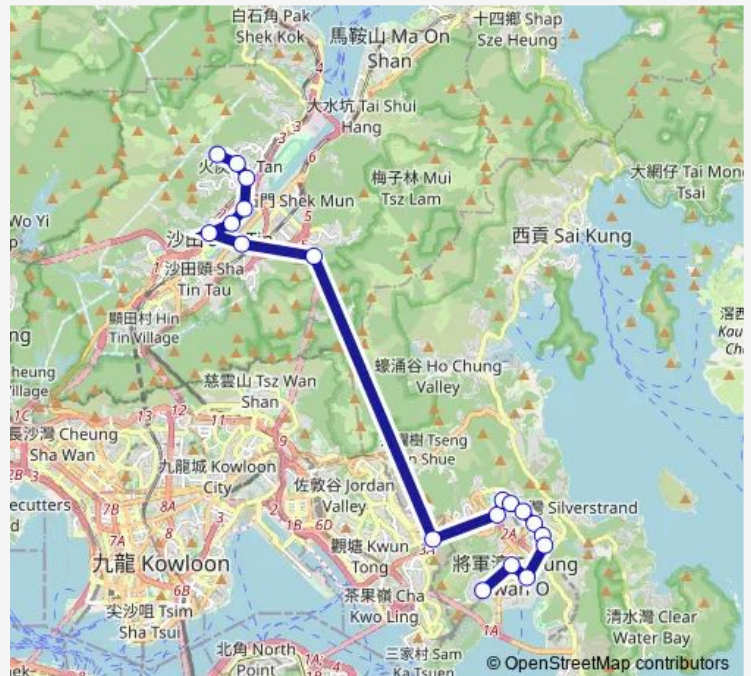

[Ctb] Tseung Kwan O Plaza, PO YAP Road|[Kmb+Ctb] Tseung Kwan O Plaza/
Tseung Kwan O Plaza, PO YAP Road|[Kmb] Tseung Kwan O Plaza

[Ctb] LA Cite Noble, Ngan O Road|[Kmb+Ctb] Ngan O Road/
La Cite Noble, Ngan O Road|[Kmb] Ngan O Road

[Ctb] NAN Fung Plaza, PUI Shing Road|[Kmb+Ctb] PUI Shing Road/
Nan Fung Plaza, PUI Shing Road|[Kmb] PUI Shing Road

[Ctb] HAU TAK Estate, PO Ning Road|[Kmb+Ctb] HAU TAK Estate/
Tak FU House, PO Ning Road|[Kmb] HAU TAK Estate

[Ctb] King LAM Estate, PO LAM Road North|[Kmb+Ctb] King LAM Estate/
King MIN House, PO LAM Road North|[Kmb] King LAM Estate

[Ctb] YAN King Road|[Kmb+Ctb] YAN King Road/
Yan King Road|[Kmb] YAN King Road

[Ctb] Leung KIT WAH Primary School, PO Fung Road|[Kmb+Ctb] Leung KIT WAH Primary School/
Leung KIT WAH Primary School, PO Fung Road|[Kmb] Leung KIT WAH Primary School

[Ctb] Verbena Heights, PO Hong Road|[Kmb+Ctb] Verbena Heights/
Verbena Heights, PO Hong Road|[Kmb] Verbena Heights

Route schedule

[Ctb] TIU Keng Leng Station|[Kmb] TIU Keng Leng Station — [Ctb] Chun Yeung Estate|[Kmb] FO TAN Chun Yeung Estate

Monday	05:45-21:20
Tuesday	05:45-21:20
Wednesday	05:45-21:20
Thursday	05:45-21:20
Friday	05:45-21:20
Saturday	06:00-22:00
Sunday	06:00-22:00

Route info

Direction: [Ctb] TIU Keng Leng Station|[Kmb] TIU Keng Leng Station

Stops: 20

Trip Duration: 1 hour 13 min