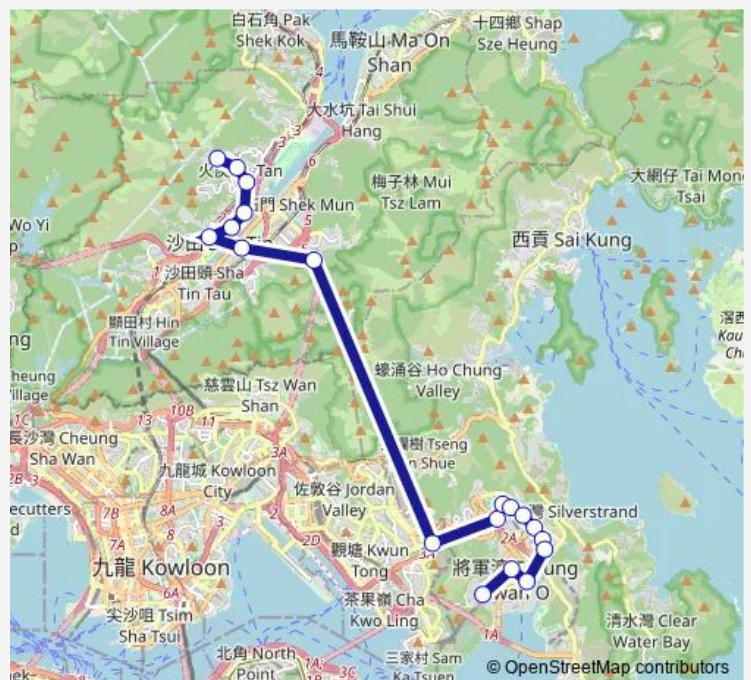

**Route schedule**

[Ctb] TIU Keng Leng Station|[Kmb] TIU Keng Leng Station — [Ctb] Chun Yeung Estate|[Kmb] FO TAN Chun Yeung Estate

Monday	05:45-21:20
Tuesday	05:45-21:20
Wednesday	05:45-21:20
Thursday	05:45-21:20
Friday	05:45-21:20
Saturday	06:00-22:00
Sunday	06:00-22:00

**Route info**

Direction: [Ctb] TIU Keng Leng Station|[Kmb] TIU Keng Leng Station

Stops: 20

Trip Duration: 1 hour 11 min

[Ctb] PO Hong Park, PO Hong Road[[Kmb+Ctb] PO Hong Park/<Br>Po Hong Park, PO Hong Road[[Kmb] PO Hong Park