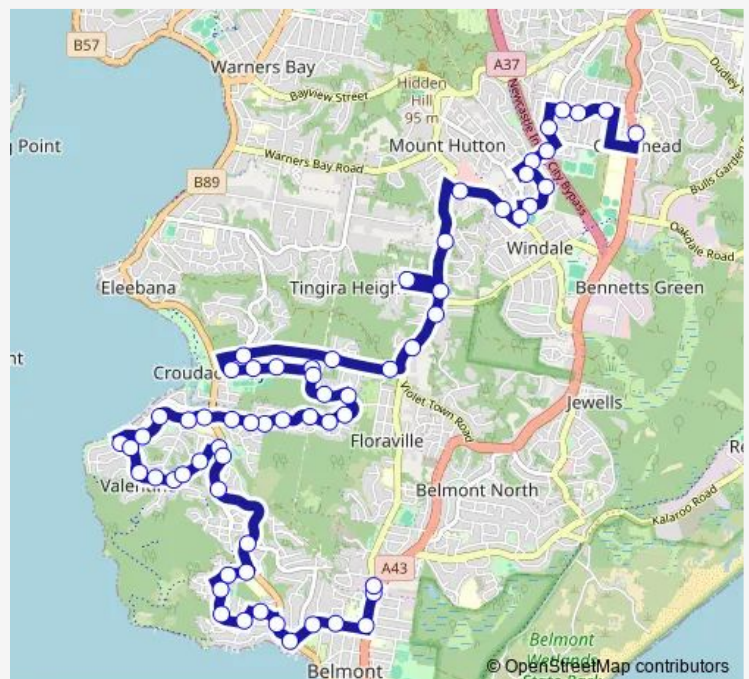

### Route schedule

Andrew Rd After Berringar Rd — Pacific Hwy Opp Hunter Sports High

Monday 07:42

Tuesday 07:42

Wednesday 07:42

Thursday 07:42

Friday 07:42

Saturday —

### Route info

Direction: Andrew Rd After Berringar Rd

Stops: 47

Trip Duration: 0 hour 30 min

798 — St. Marys High, Gateshead to Belmont Depot Yard

Connaught Rd Before Parklea Av

Parklea Av Opp The Stuart Centre