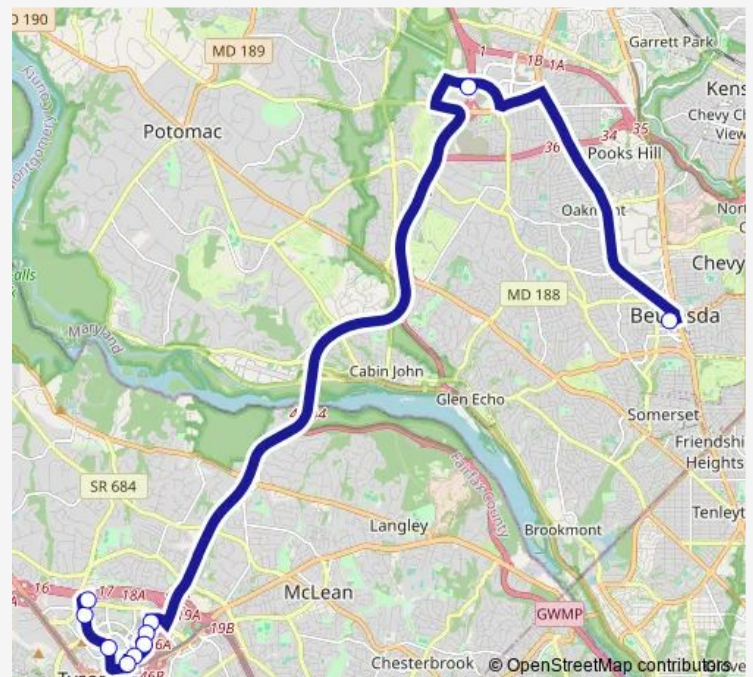

Jones Branch @ 495 Express Ln

Jones Branch @ Westpark

Westpark @ Jones Branch

Galleria @ Tysons

Tysons Corner Metro

International DR @ Greensboro Dr

International DR @ Lincoln Cir

Tysons Westpark

Route schedule

Montgomery AV @ East St — Tysons Westpark

Monday 16:00-18:07

Tuesday 16:00-18:07

Wednesday 16:00-18:07

Thursday 16:00-18:07

Friday 16:00-18:07

Saturday —

Sunday —

Route info

Direction: Montgomery AV @ East St

Stops: 10

Trip Duration: 1 hour 2 min

798 — Tyrons - Bethesda

Direction

Montgomery AV @ East St — Tysons Westpark

10 stops

[Open route schedule](#)

Montgomery AV @ East St

Montgomery Mall Transit Center

Jones Branch @ 495 Express Ln

Jones Branch @ Westpark

Westpark @ Jones Branch

Galleria @ Tysons