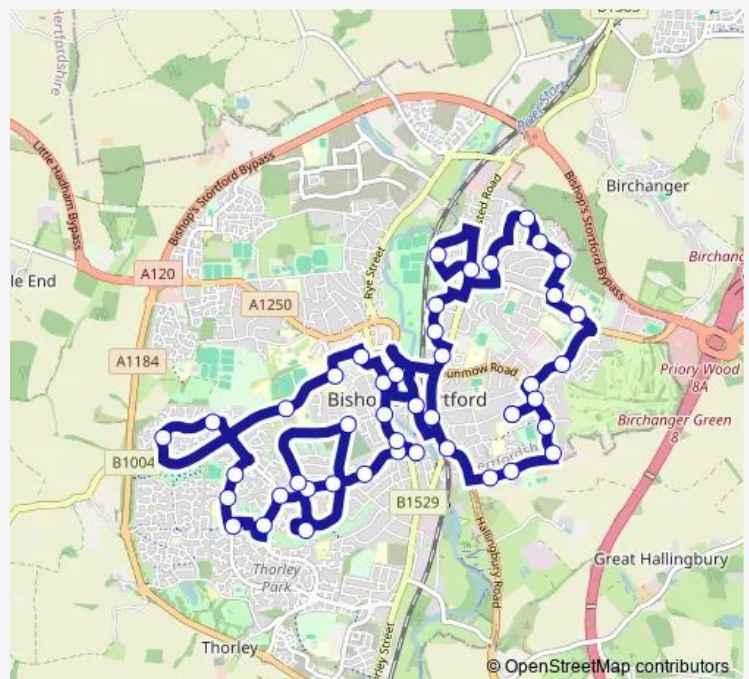

Bus Stsh

Go to website

Direction

B Stortford H & Essex Hosp Grounds — B Stortford H & Essex Hosp Grounds

45 stops

[Open route schedule](#)

- B Stortford H & Essex Hosp Grounds
- B Stortford Highfield Ave Haymeads Ln (S)
- B Stortford Linkside Rd
- B Stortford Beldams Ln Sports Club
- B Stortford Beldams Ln opp Dimsdale Cres
- B Stortford Hallingbury Rd opp Pryors Close
- B Stortford London Rd The Three Tuns Ph
- Bishop's Stortford Interchange Stop E
- Bishop's Stortford Potter St Stop H
- Bishop's Stortford Church St opp Surgery
- B Stortford Windhill St Catherine's Court
- B Stortford Gt Hadham Rd Wentworth Dr
- B Stortford Oriole Way Kestrel Gdns
- Bishop's Park Oriole Way opp Clover Ave
- B Stortford Friedburg Ave opp The Barons
- B Stortford Friedburg Ave opp Penningtons
- Thorley Park Friedburg Ave Sainsbury's
- B Stortford V-Sur-Marne The Centre
- B Stortford V-Sur-Marne Bus Link
- B Stortford Elizabeth Rd Queens Cres
- B Stortford Elizabeth Rd opp Cox's Gdns

Route schedule

B Stortford H & Essex Hosp Grounds — B Stortford H & Essex Hosp Grounds

Monday	07:50-14:00
Tuesday	07:50-14:00
Wednesday	07:50-14:00
Thursday	07:50-14:00
Friday	07:50-14:00
Saturday	09:00-12:00
Sunday	—

Route info

Direction: B Stortford H & Essex Hosp Grounds

Stops: 45

Trip Duration: 0 hour 56 min

Stsh

Bishop's Stortford Kent Crescent (H&R)

B Stortford Piggotts Way opp Valley Court

Bishop's Stortford Scott Rd Cemetery Gate