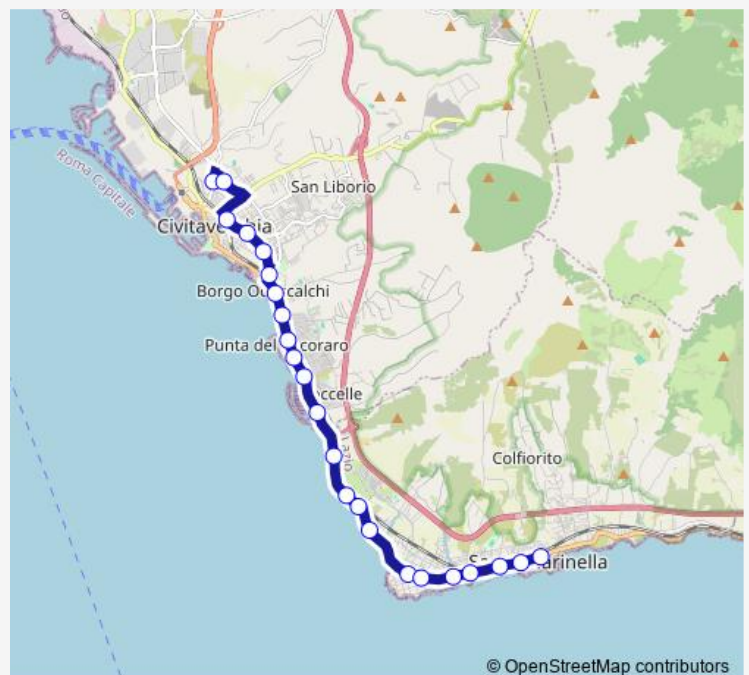

Monday 05:40

Tuesday 05:40

Wednesday 05:40

Thursday 05:30-05:40

Friday 05:30-05:40

Saturday 05:40

Sunday —

Route info

Direction: Civitavecchia | Deposito # f277

Stops: 23

Trip Duration: 0 hour 25 min

© OpenStreetMap contributors

S. Marinella | Stazione FS # f165

S. Marinella | Piazza Civitavecchia # f166

Cv28a Bus time schedules and route maps are available in an offline PDF at busmaps.com. Use the busmaps.com website to see live bus times, train schedule or subway schedule, and step-by-step directions for all public transit in Civitavecchia