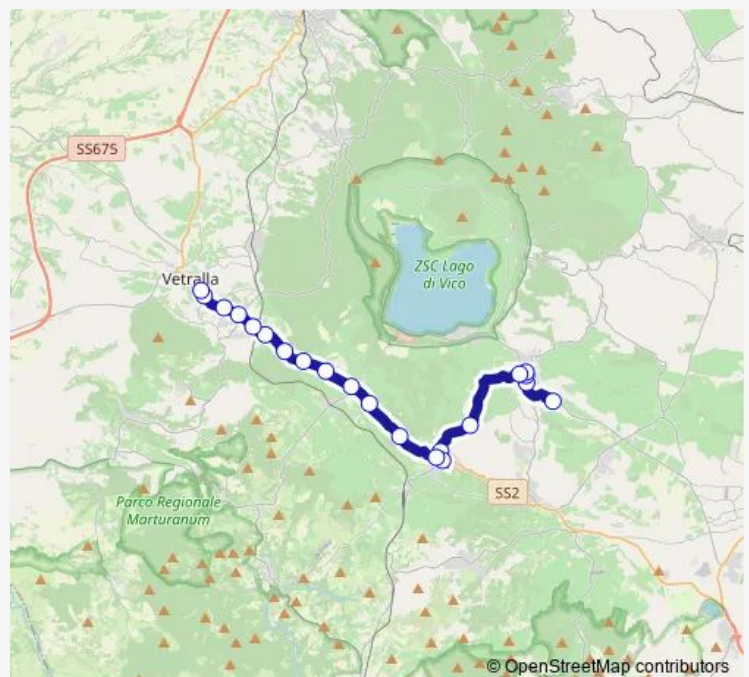

Route schedule

Ronciglione | Deposito # f2547 — Vetralla | Via Cassia Via Cappuccini # f568

Monday 12:00

Tuesday 12:00

Wednesday —

Thursday 12:00

Friday 12:00

Saturday 12:00

Sunday —

Route info

Direction: Ronciglione | Deposito # f2547

Stops: 21

Trip Duration: 0 hour 35 min

Ronciglione (Comune) - Vetralla # Ro26a

Bus time schedules and route maps are available in an offline PDF at busmaps.com. Use the busmaps.com website to see live bus times, train schedule or subway schedule, and step-by-step directions for all public transit in Vetralla