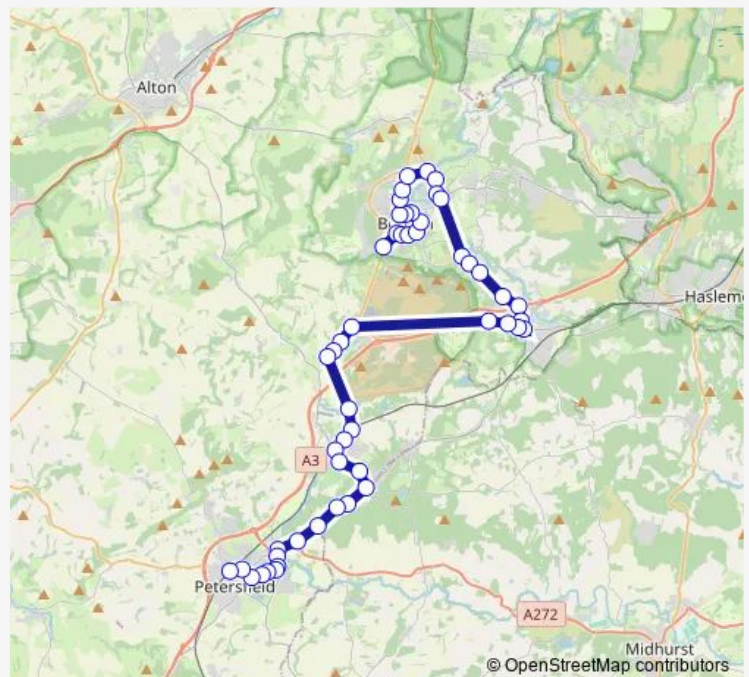

Thursday 07:35

Friday 07:35

Saturday —

Sunday —

Route info

Direction: Bus Turning Circle

Stops: 50

Trip Duration: 1 hour 11 min

Jolly Drover

Upper Furze Field

Pruetts Lane

Durford Wood

Adhurst Junction

The Half Moon

Old Mill Lane

Pulens Crescent

16 stops

[Open route schedule](#)

Havant College

James Road

Ingledene Close

Brunswick Gardens

Lester Avenue

Brookside Road

Dragon Street

The Square

Route schedule

Havant College — The Square

Monday 16:30

Tuesday 16:30

Wednesday 16:30

Thursday 16:30