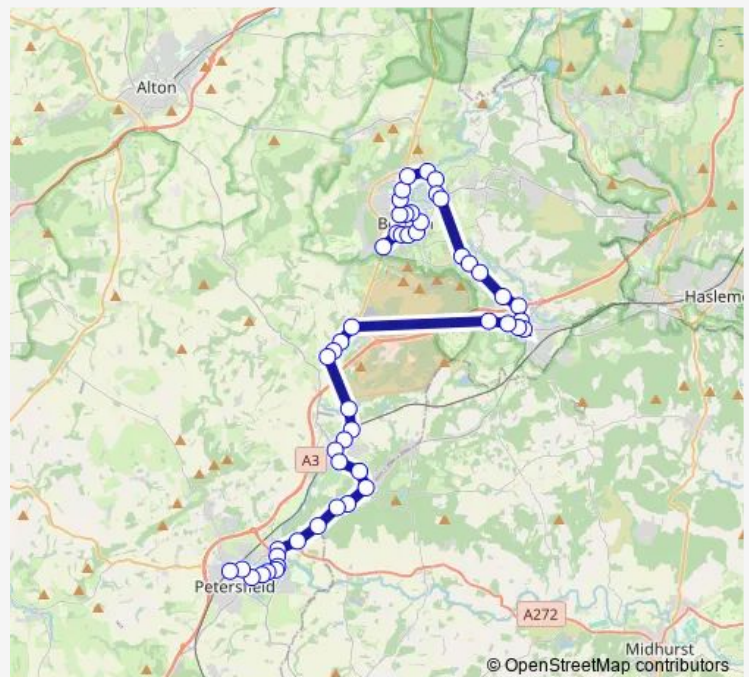

Thursday 07:35

Friday 07:35

Saturday —

Sunday —

Route info

Direction: Bus Turning Circle

Stops: 50

Trip Duration: 1 hour 11 min

Jolly Drover

Upper Furze Field

Pruetts Lane

Durford Wood

Adhurst Junction

The Half Moon

Old Mill Lane

Pulens Crescent

16 stops

[Open route schedule](#)

Havant College

James Road

Ingledene Close

Brunswick Gardens

Lester Avenue

Brookside Road

Dragon Street

The Square

Route schedule

Havant College — The Square

Monday 16:30

Tuesday 16:30

Wednesday 16:30

Thursday 16:30