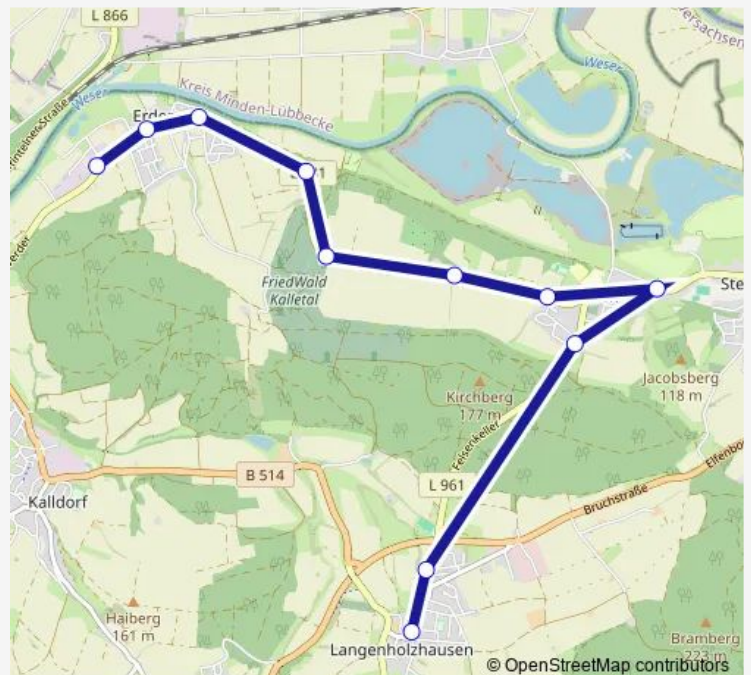

### Direction

Kt-Erder, Sander — Kt-Langenholzhsn, Mitte

11 stops

[Open route schedule](#)

Kt-Erder, Sander

Kt-Erder, Post

Kt-Erder, Schmiede

Kt-Erder, Heibke

### Route schedule

Kt-Erder, Sander — Kt-Langenholzhsn, Mitte

Monday	—
Tuesday	08:53
Wednesday	—
Thursday	—
Friday	—
Saturday	08:53
Sunday	—

### Route info

Direction: Kt-Erder, Sander

Stops: 11

Trip Duration: 0 hour 8 min

737 Bus time schedules and route maps are available in an offline PDF at [busmaps.com](https://busmaps.com). Use the [busmaps.com](https://busmaps.com) website to see live bus times, train schedule or subway schedule, and step-by-step directions for all public transit in Minden