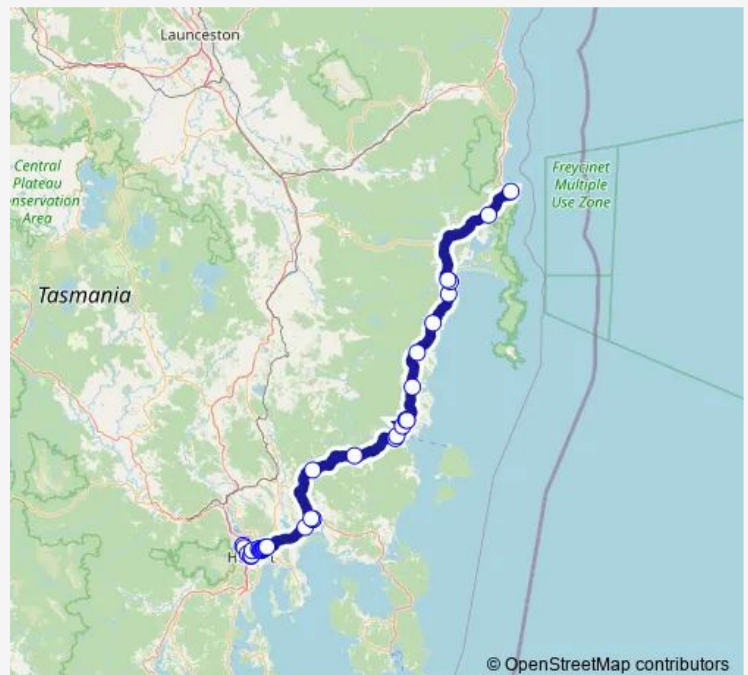

Midway Pt Out

Sorell, Station Lane

Buckland Roadhouse Kent St

Orford Roadhouse

Triabunna Information Centre

Swansea 1 Victoria St

Coles Bay Rd Cnr Tasman Hwy

No.41b Foster St (Bicheno Information Centre)

Route schedule

Ogilvie High School Stop — No.41b Foster St (Bicheno Information Centre)

Monday 15:35-16:00

Tuesday 15:35-16:00

Wednesday 15:35-16:00

Thursday 15:35-16:00

Friday 15:35-16:00

Saturday 16:00

Sunday 16:00

Route info

Direction: Ogilvie High School Stop

Stops: 11

Trip Duration: 3 hour 20 min

Direction

No.41b Foster St (Bicheno Information Centre) — City Interchange Stop #D4

11 stops

[Open route schedule](#)

No.41b Foster St (Bicheno Information Centre)

Coles Bay Rd Cnr Tasman Hwy

Swansea 1 Victoria St

Triabunna Visitors Centre

Orford Roadhouse

Buckland Roadhouse Kent St

Sorell, Station Lane