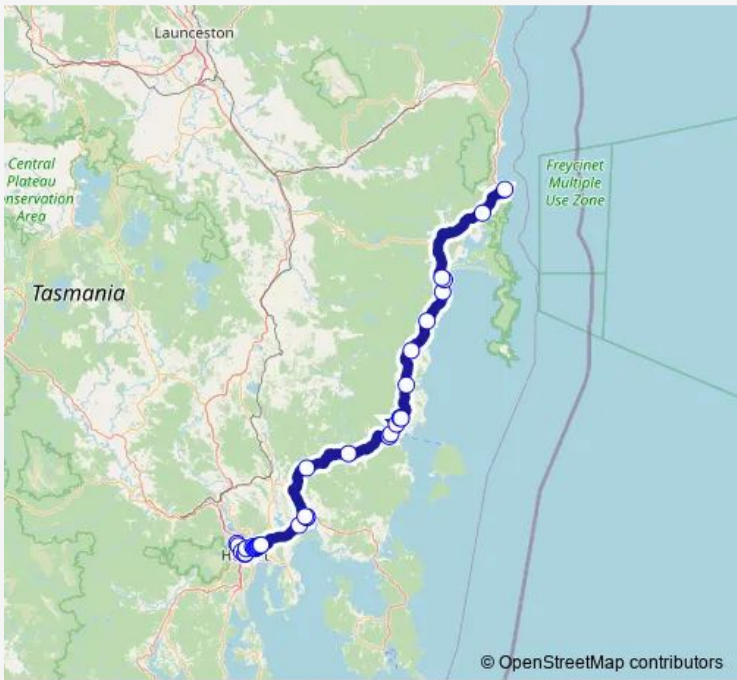

Bus 737 Bicheno

[Go to website](#)

Direction
 Bicheno Information Centre — Hobart Interchange, Town Hall, Stop D4
 32 stops
[Open route schedule](#)

- Bicheno Information Centre
- Tasman Hwy / Coles Bay Rd
- Swansea Backpackers, No.98 Tasman Hwy
- Opposite Swansea Corner Store
- Piermont Resort, 12990 Tasman Hwy
- Mayfield Camping Grounds
- Tasman Hwy / Pontypool Rd
- Tasman Hwy / Hermitage
- Visitors Centre, Esplanade West
- Hardware Store, Vicary St
- No.4 Vicary St (Caravan Park)
- Tasman Hwy / Barton Ave
- Orford Roadhouse, Tasman Hwy
- Tasman Hwy, South Of Bridge
- 22 Kent St, Buckland
- Tasman Hwy Cnr Woodsdale Rd
- 23 Tasman Hwy Sorell
- Sorell Park & Ride, Station Lane
- Tasman Hwy Outside St Georges Square
- Tasman Hwy, Midway Pt Roundabout
- Stop 27, No.309 Cambridge Rd

Route schedule
 Bicheno Information Centre — Hobart Interchange, Town Hall, Stop D4

Monday	08:45
Tuesday	08:45
Wednesday	08:45
Thursday	08:45
Friday	08:45
Saturday	08:45
Sunday	08:45

Route info
 Direction: Bicheno Information Centre
 Stops: 32
 Trip Duration: 3 hour 0 min

Stop 3, Tasman Highway near Sports Centre

Stop 1, Liverpool St outside Menzies Centre

(Set Down Only) Collins St opp. Elizabeth St Mall

Hobart Interchange, Town Hall, Stop D4

Direction

Opp Ogilvie HS, New Town Road — Bicheno Information Centre

Friday 15:35-16:00

Saturday 16:00

Sunday 16:00

Route info

Direction: Opp Ogilvie HS, New Town Road

Stops: 35

Trip Duration: 3 hour 20 min

No.4 Vicary St (Caravan Park)