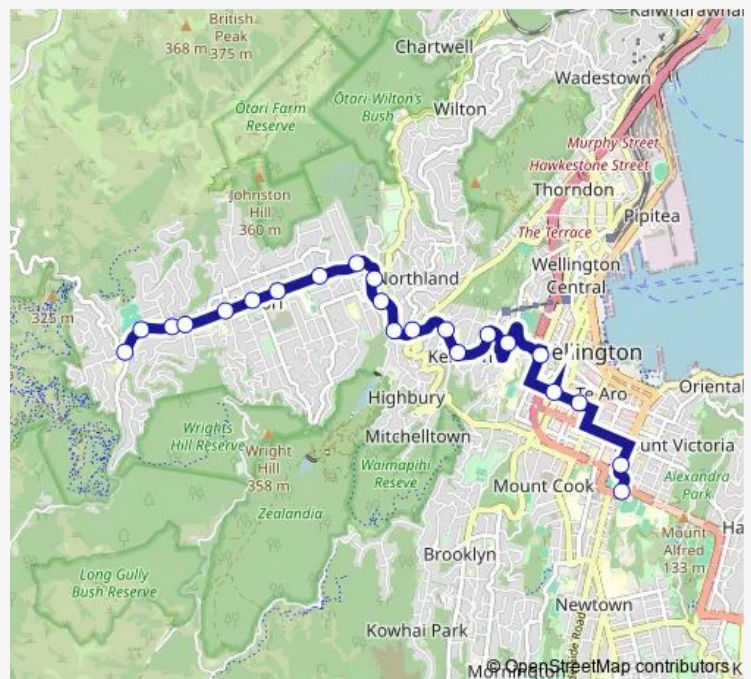

Ghuznee Street at Cuba Street (opposite)

Route schedule

Karori - Allington Road — Basin Reserve (school stop)

Monday 07:58-07:59

Tuesday 07:58-07:59

Wednesday 07:58-07:59

Thursday 07:58-07:59

Friday 07:58-07:59

Saturday —

Sunday —

Route info

Direction: Karori - Allington Road

Stops: 22

Trip Duration: 0 hour 32 min

Kent Terrace at Basin Reserve

Basin Reserve (school stop)