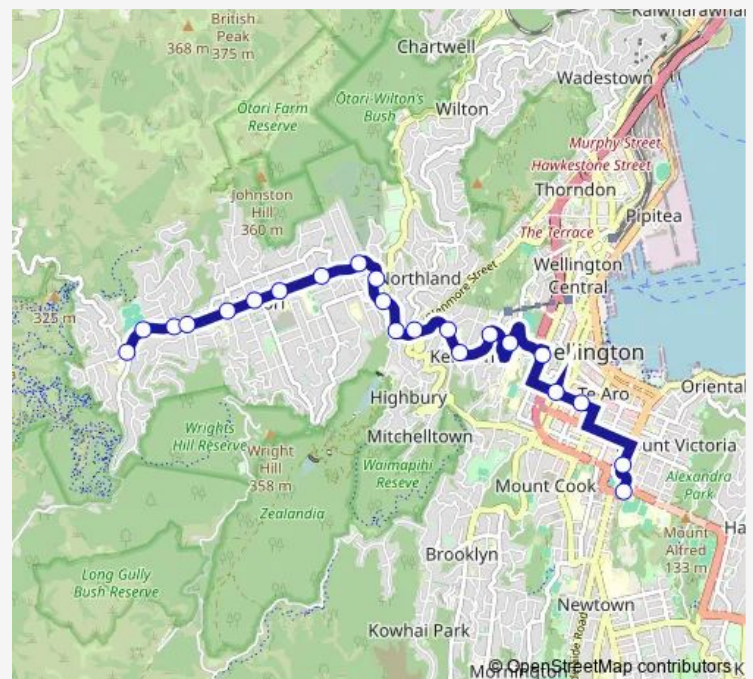

Ghuznee Street at Cuba Street (opposite)

Route schedule

Karori - Allington Road — Basin Reserve (school stop)

Monday 07:58-07:59

Tuesday 07:58-07:59

Wednesday 07:58-07:59

Thursday 07:58-07:59

Friday 07:58-07:59

Saturday —

Sunday —

Route info

Direction: Karori - Allington Road

Stops: 22

Trip Duration: 0 hour 32 min

Kent Terrace at Basin Reserve

Basin Reserve (school stop)