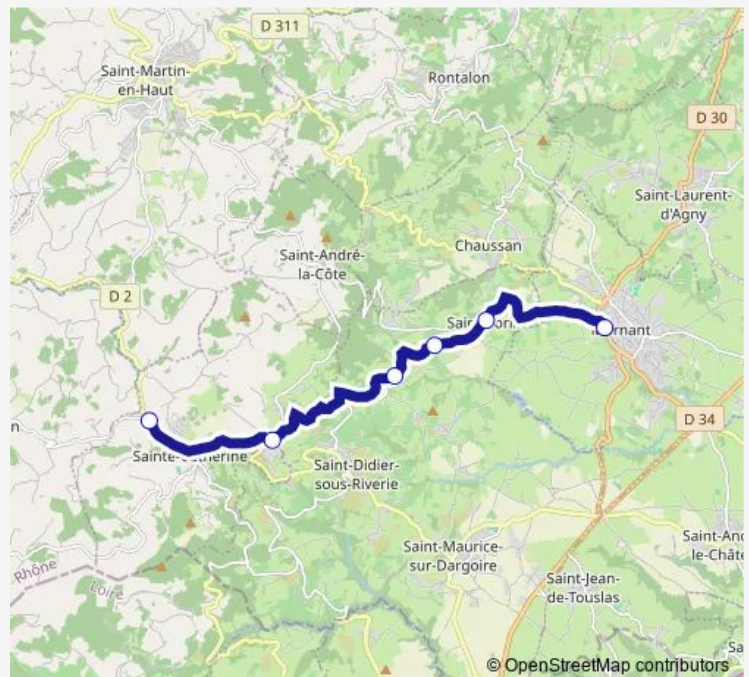

Direction

STE-Catherine - LE Parc — Mornant - College Ronsard

6 stops

[Open route schedule](#)

STE-Catherine - LE Parc

Riverie - LE Bourg

Chabaniere - ST Sorlin LES Charpes

Chabaniere - ST Sorlin Collonge

Friday 07:50-08:50

Saturday —

Sunday —

Route info

Direction: STE-Catherine - LE Parc

Stops: 6

Trip Duration: 0 hour 25 min

Direction

Mornant - College Ronsard — STE-Catherine - LE Parc

6 stops

[Open route schedule](#)

Mornant - College Ronsard

Chabaniere - ST Sorlin LE Bourg

Chabaniere - ST Sorlin Collonge

Chabaniere - ST Sorlin LES Charpes

Riverie - LE Bourg

STE-Catherine - LE Parc

Route schedule

Mornant - College Ronsard — STE-Catherine - LE Parc

Monday 16:45-17:45

Tuesday 16:45-17:45

Wednesday 11:40-12:45

Thursday 16:45-17:45