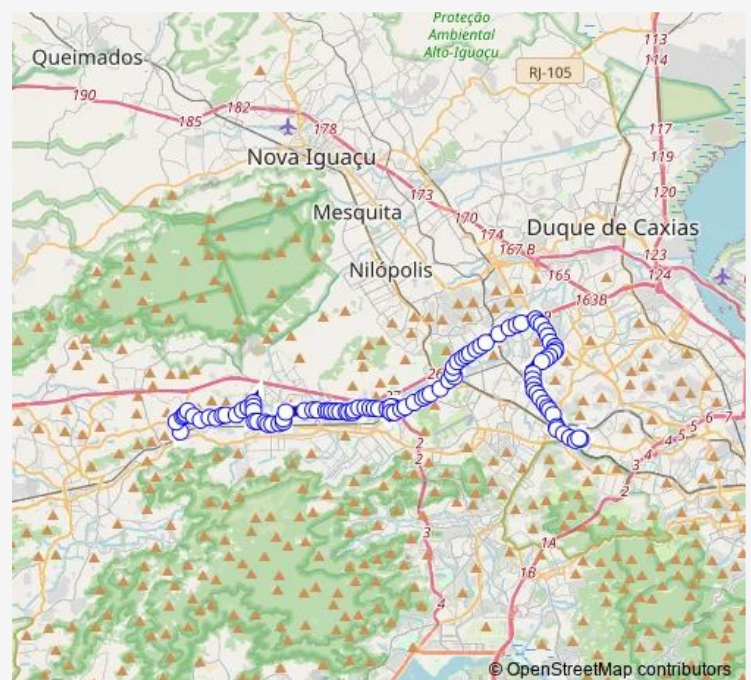

### Route schedule

Terminal Nossa Senhora do Amparo : Plat. B — Ponto Final: Santíssimo : Teixeira Campos (Linha 737)

Monday 00:00

Tuesday 00:00

Wednesday 00:00

Thursday 00:00

Friday 00:00

Saturday 00:00

### Route info

Direction: Terminal Nossa Senhora do Amparo : Plat. B

Stops: 98

Trip Duration: 1 hour 7 min

737 — Santíssimo - Cascadura

BusMaps

Lageado

Toriba