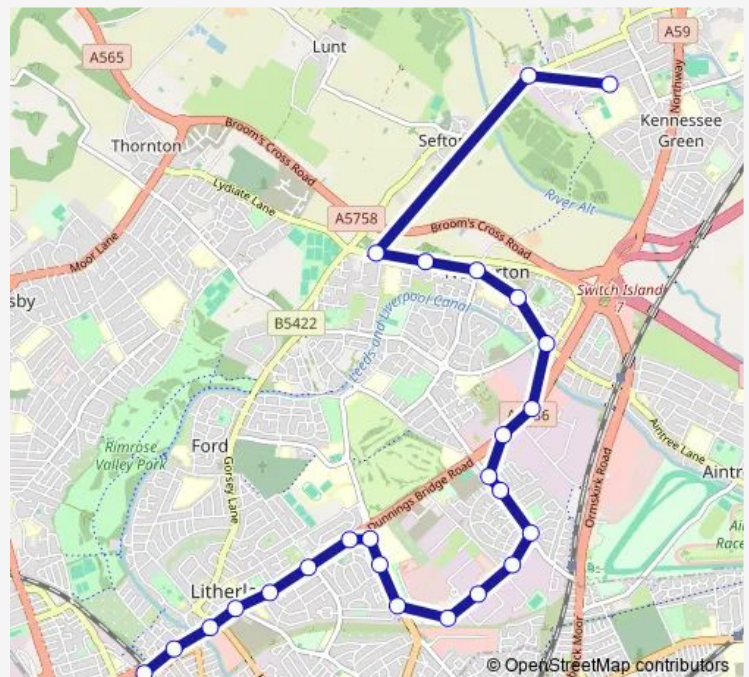

### Direction

Maghull High School — Seaforth Station

25 stops

[Open route schedule](#)

- Maghull High School
- Sefton Lane Industrial Park
- Stonyfield
- Parkway
- Northern Perimeter Road
- Fernbank Drive
- Northern Perimeter Road
- Heysham Road
- Heysham Road
- Dunnings Bridge Road
- Breacon Walk
- Abbeystead Avenue
- Hereford Drive
- Bridle Way
- Bridle Way
- Bridle Road
- Captains Lane
- Church Road
- Netherton Way
- Kirkstone Road South
- St Philips Avenue

### Route schedule

Maghull High School — Seaforth Station

Monday	15:30
Tuesday	15:30
Wednesday	15:30
Thursday	15:30
Friday	15:30
Saturday	—
Sunday	—

### Route info

Direction: Maghull High School

Stops: 25

Trip Duration: 0 hour 35 min

737 — Seaforth - Maghull Sch

Orrell Road

Hawthorne Road

Bridge Road

## Route info

Direction: Seaforth Station

Stops: 28

Trip Duration: 0 hour 50 min

Liverpool Road South

Sandringham Road

Maghull High School

737 Bus time schedules and route maps are available in an offline PDF at [busmaps.com](https://busmaps.com). Use the [busmaps.com](https://busmaps.com) website to see live bus times, train schedule or subway schedule, and step-by-step directions for all public transit in Thornton