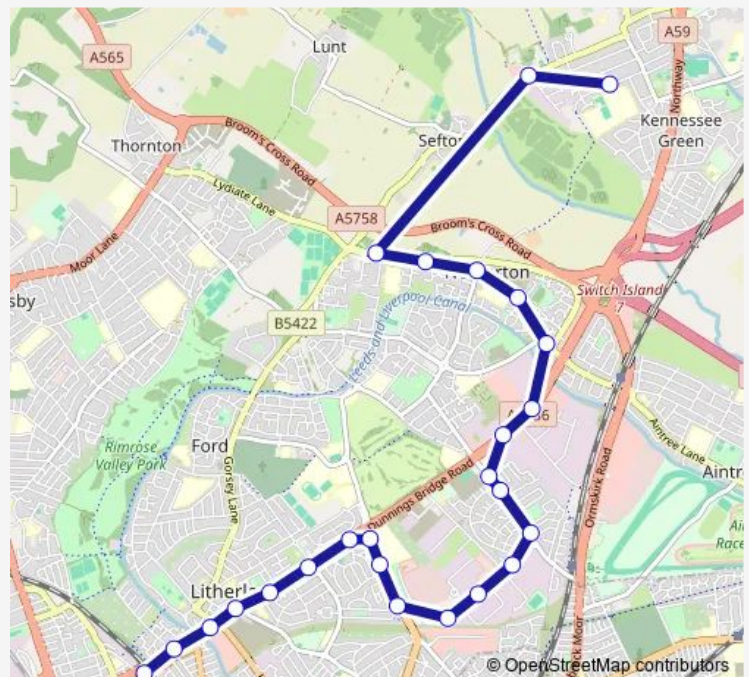

### Direction

Maghull High School — Seaforth Station

25 stops

[Open route schedule](#)

- Maghull High School
- Sefton Lane Industrial Park
- Stonyfield
- Parkway
- Northern Perimeter Road
- Fernbank Drive
- Northern Perimeter Road
- Heysham Road
- Heysham Road
- Dunnings Bridge Road
- Breacon Walk
- Abbeystead Avenue
- Hereford Drive
- Bridle Way
- Bridle Way
- Bridle Road
- Captains Lane
- Church Road
- Netherton Way
- Kirkstone Road South
- St Philips Avenue

### Route schedule

Maghull High School — Seaforth Station

Monday	15:30
Tuesday	15:30
Wednesday	15:30
Thursday	15:30
Friday	15:30
Saturday	—
Sunday	—

### Route info

Direction: Maghull High School

Stops: 25

Trip Duration: 0 hour 35 min

737 — Seaforth - Maghull Sch

Orrell Road

Hawthorne Road

Bridge Road

## Route info

Direction: Seaforth Station

Stops: 28

Trip Duration: 0 hour 50 min

Liverpool Road South

Sandringham Road

Maghull High School

737 Bus time schedules and route maps are available in an offline PDF at [busmaps.com](https://busmaps.com). Use the [busmaps.com](https://busmaps.com) website to see live bus times, train schedule or subway schedule, and step-by-step directions for all public transit in Thornton