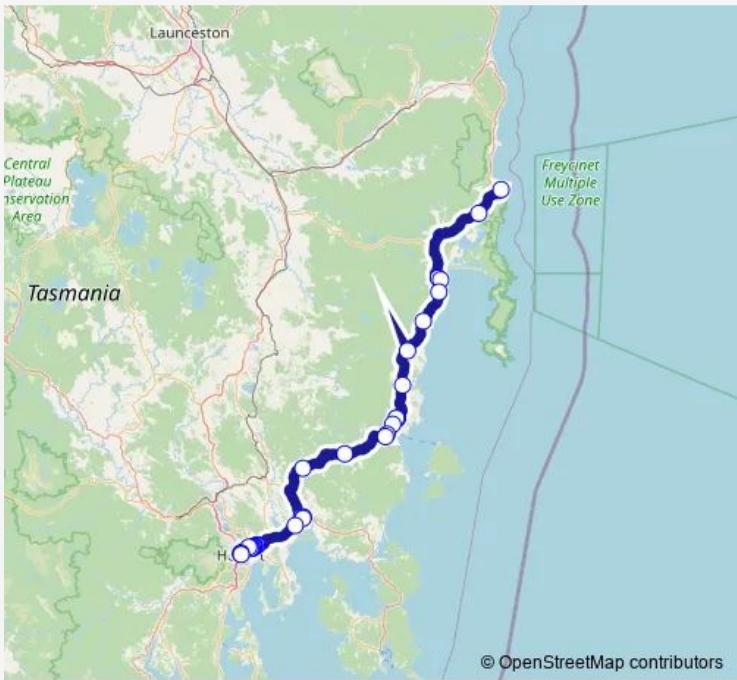

Bus 737 Bicheno

[Go to website](#)

Direction
 Bicheno Information Centre — Hobart Interchange, Town Hall, Stop D4
 32 stops
[Open route schedule](#)

- Bicheno Information Centre
- Tasman Hwy / Coles Bay Rd
- Swansea Backpackers, No.98 Tasman Hwy
- Opposite Swansea Corner Store
- Piermont Resort, 12990 Tasman Hwy
- Mayfield Camping Grounds
- Tasman Hwy / Pontypool Rd
- Tasman Hwy / Hermitage
- Visitors Centre, Esplanade West
- Hardware Store, Vicary St
- No.4 Vicary St (Caravan Park)
- Tasman Hwy / Barton Ave
- Orford Roadhouse, Tasman Hwy
- Tasman Hwy, South Of Bridge
- 22 Kent St, Buckland
- Tasman Hwy Cnr Woodsdale Rd
- 23 Tasman Hwy Sorell
- Sorell Park & Ride, Station Lane
- Tasman Hwy Outside St Georges Square
- Tasman Hwy, Midway Pt Roundabout
- Stop 27, No.309 Cambridge Rd

Route schedule
 Bicheno Information Centre — Hobart Interchange, Town Hall, Stop D4

Monday	08:45
Tuesday	08:45
Wednesday	08:45
Thursday	08:45
Friday	08:45
Saturday	08:45
Sunday	08:45

Route info
 Direction: Bicheno Information Centre
 Stops: 32
 Trip Duration: 3 hour 0 min

Stop 3, Tasman Highway near Sports Centre

Stop 1, Liverpool St outside Menzies Centre

(Set Down Only) Collins St opp. Elizabeth St Mall

Hobart Interchange, Town Hall, Stop D4

Direction

Hobart Interchange, Town Hall, Stop D4 — Bicheno Information Centre

Thursday 16:00

Friday 16:00

Saturday 16:00

Sunday 16:00

Route info

Direction: Hobart Interchange, Town Hall, Stop D4

Stops: 32

Trip Duration: 2 hour 55 min