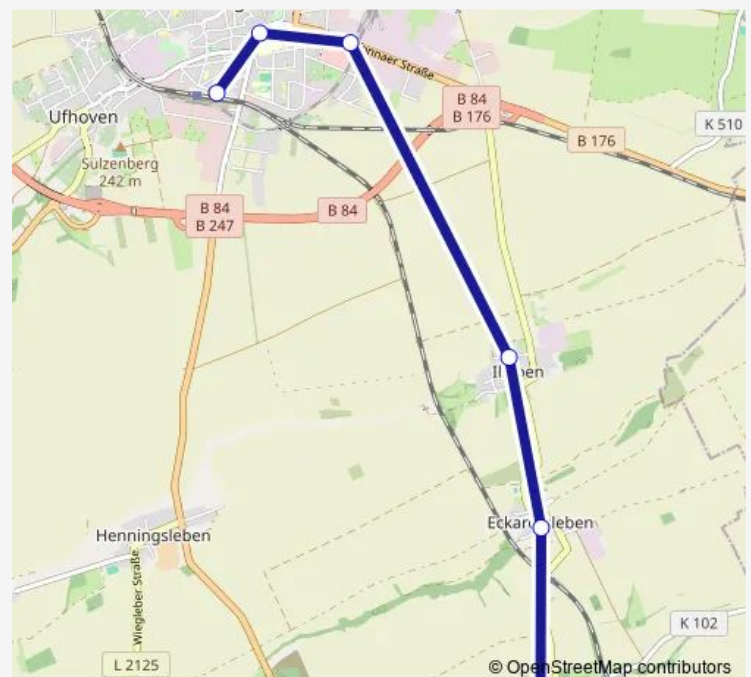

Illeben

Eckardtsleben

Aschara

Route schedule

Lsz, Zob — Aschara

Monday	—
Tuesday	09:45-14:45
Wednesday	—
Thursday	—
Friday	—
Saturday	09:45-14:45
Sunday	—

Route info

Direction: Lsz, Zob

Stops: 5

Trip Duration: 0 hour 14 min

737

Direction

Aschara — Lsz, Zob

6 stops

[Open route schedule](#)

Aschara

Eckardtsleben

Illeben

LSZ Tonnaer Straße

LSZ Gothaer Straße

Lsz, Zob

Route schedule

Aschara — Lsz, Zob

Monday	18:45
Tuesday	10:00-18:45
Wednesday	—
Thursday	18:45
Friday	18:45
Saturday	10:00-15:00
Sunday	—

Route info

Direction: Aschara

Stops: 6

Trip Duration: 0 hour 14 min

737 Bus time schedules and route maps are available in an offline PDF at busmaps.com. Use the busmaps.com website to see live bus times, train schedule or subway schedule, and step-by-step directions for all public transit in Bad Langensalza