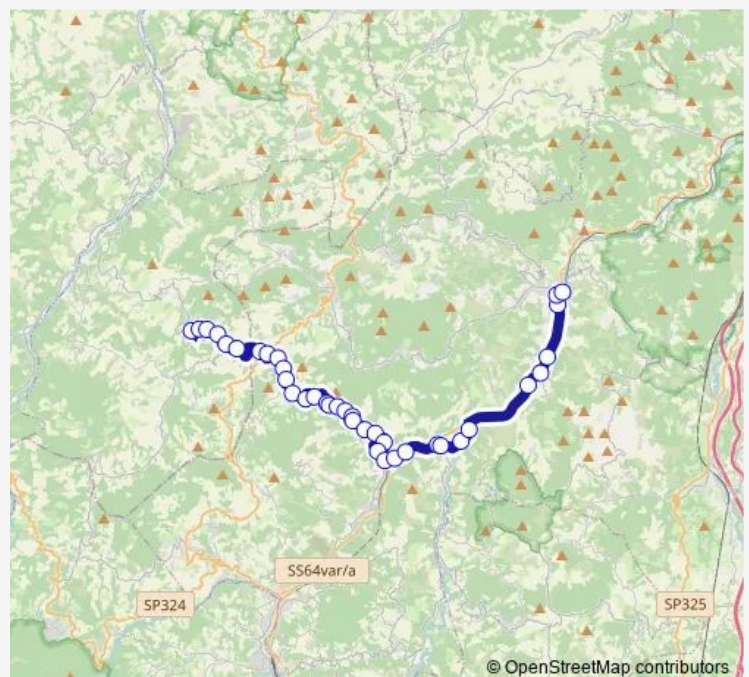

Friday 08:20-18:40

Saturday 18:40

Sunday 08:20-18:20

Route info

Direction: Vergato Terminal

Stops: 38

Trip Duration: 0 hour 46 min

737 — Vergato - Marano - Montese