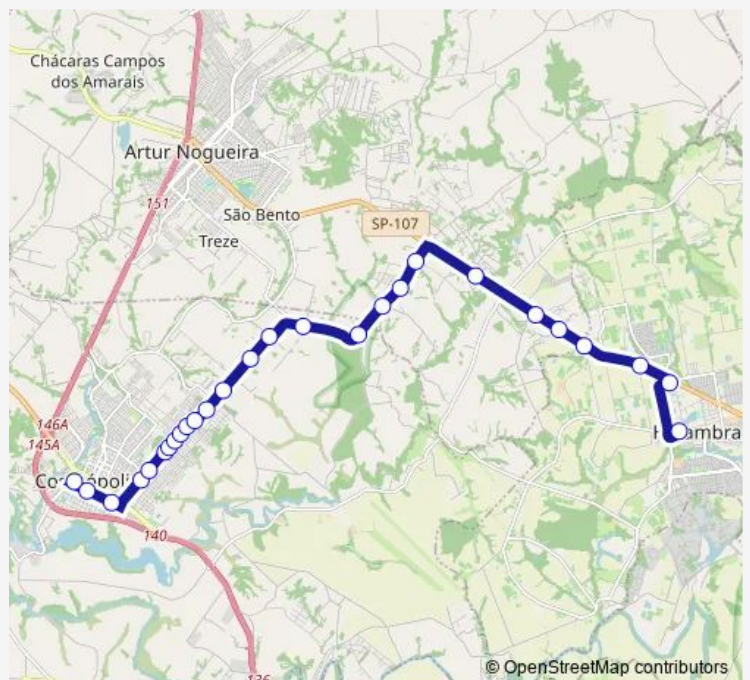

### Route schedule

Terminal Rodoviario de Cosmopolis - Centro Cosmopolis - SP 13150-000 Brasil — Praca dos Pioneiros - Ponto Final de Holambra - Seccao A Holambra - SP 13825-000 Brasil

Monday	06:00-16:30
Tuesday	06:00-16:30
Wednesday	06:00-16:30
Thursday	06:00-16:30
Friday	06:00-16:30
Saturday	06:00-16:30
Sunday	—

### Route info

Direction: Terminal Rodoviario de Cosmopolis - Centro Cosmopolis - SP 13150-000 Brasil

Stops: 27

Trip Duration: 0 hour 50 min

CMS-020 Estr. Pref. Orlando Kiosia norte Cosmopolis - SP  
13150-000 Brasil