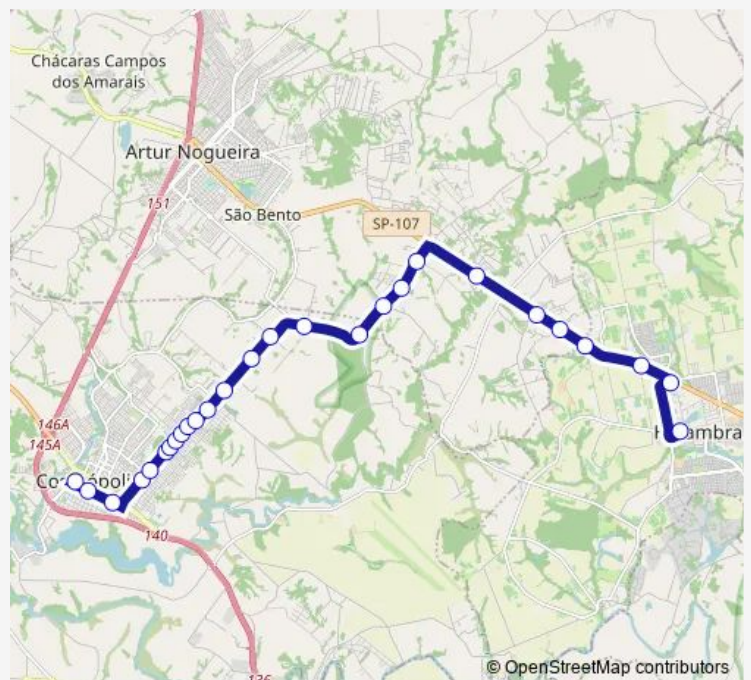

CMS-020 Estr. Pref. Orlando Kiosia norte Cosmopolis - SP 13150-000 Brasil

Route schedule

Terminal Rodoviario de Cosmopolis - Centro Cosmopolis - SP 13150-000 Brasil — Praca dos Pioneiros - Ponto Final de Holambra - Seccao A Holambra - SP 13825-000 Brasil

Route info

Direction: Terminal Rodoviario de Cosmopolis - Centro Cosmopolis - SP 13150-000 Brasil

Stops: 27

Trip Duration: 0 hour 50 min

CMS-020 Estr. Pref. Orlando Kiosia norte Cosmopolis - SP
13150-000 Brasil

Wednesday 07:00-17:30

Thursday 07:00-17:30

Friday 07:00-17:30

Saturday 07:00-17:30

Sunday —

Route info

Direction: Praca dos Pioneiros - Ponto Final de Holambra - Seccao A Holambra - SP 13825-000 Brasil

Stops: 32