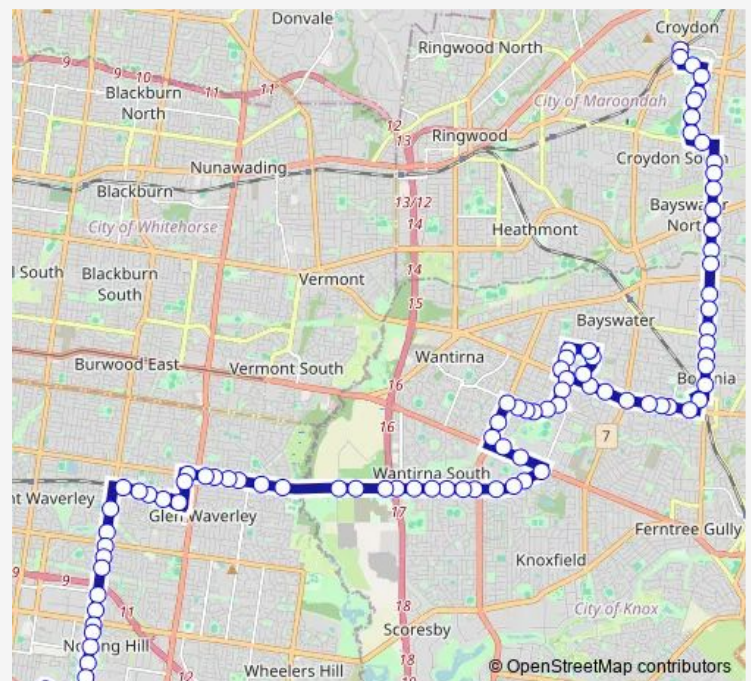

Bus 737 Monash University - Croydon

[Go to website](#)

Direction

Monash University (Clayton) — Croydon Station/Railway Ave (Croydon)

93 stops

[Open route schedule](#)

- Monash University (Clayton)
- Monash University/Wellington Rd (Clayton)
- Blackburn Rd/Wellington Rd (Clayton)
- Monash Biomedical Imaging/Blackburn Rd (Clayton)
- Monash Residents Campus/Blackburn Rd (Clayton)
- Martin St/Blackburn Rd (Clayton)
- Normanby Rd/Blackburn Rd (Notting Hill)
- Samada St/Blackburn Rd (Notting Hill)
- Ferntree Gully Rd/Blackburn Rd (Mount Waverley)
- Ricketts Rd/Blackburn Rd (Mount Waverley)
- Pinewood SC/Blackburn Rd (Mount Waverley)
- Waverley Rd/Blackburn Rd (Mount Waverley)
- Waverley Private Hospital/Blackburn Rd (Mount Waverley)
- Savage Ave/Blackburn Rd (Mount Waverley)
- Syndal Station/Coleman Pde (Glen Waverley)
- Avendon Bvd/Coleman Pde (Glen Waverley)
- Kinnoull Gr/Coleman Pde (Glen Waverley)
- Carramar Ave/Coleman Pde (Glen Waverley)
- Glen Waverley Station/Railway Pde (Glen Waverley)
- The Glen SC/Snedden Dr (Glen Waverley)
- Springvale Rd/High Street Rd (Glen Waverley)

Route schedule

Monash University (Clayton) — Croydon Station/Railway Ave (Croydon)

Monday	07:39-15:43
Tuesday	14:24
Wednesday	14:24
Thursday	14:24
Friday	14:24
Saturday	09:01-19:36
Sunday	07:55-21:08

Route info

Direction: Monash University (Clayton)

Stops: 93

Trip Duration: 1 hour 12 min

737 — Monash University - Croydon