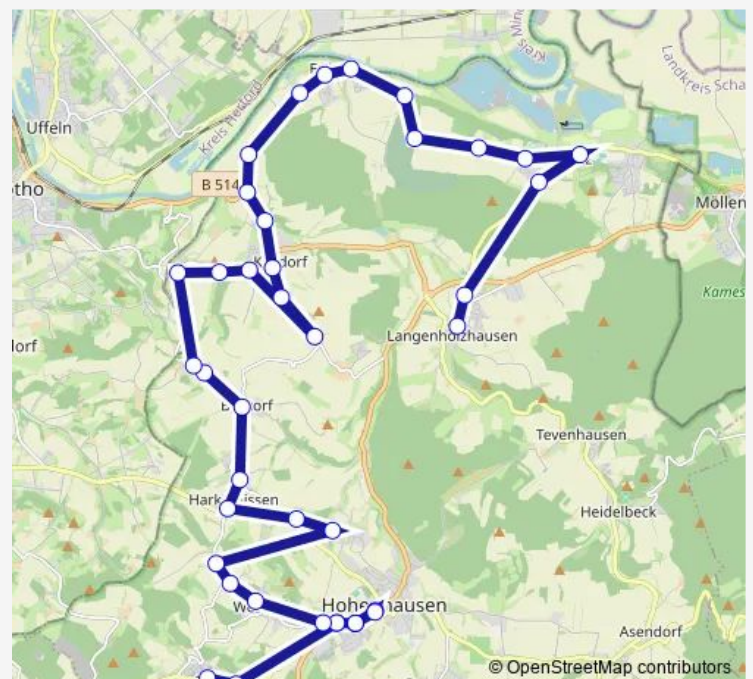

Kt-Bentorf, Hankenegge

Kt-Kalldorf, Winterberg

Kt-Kalldorf, Wiebesiek

Route schedule

Kt-Talle, Alter Krug — Kt-Langenholzshsn, Mitte

Monday —

Tuesday 10:29-14:29

Wednesday —

Thursday —

Friday —

Saturday 10:29-14:29

Sunday —

Route info

Direction: Kt-Talle, Alter Krug

Stops: 39

Trip Duration: 0 hour 31 min