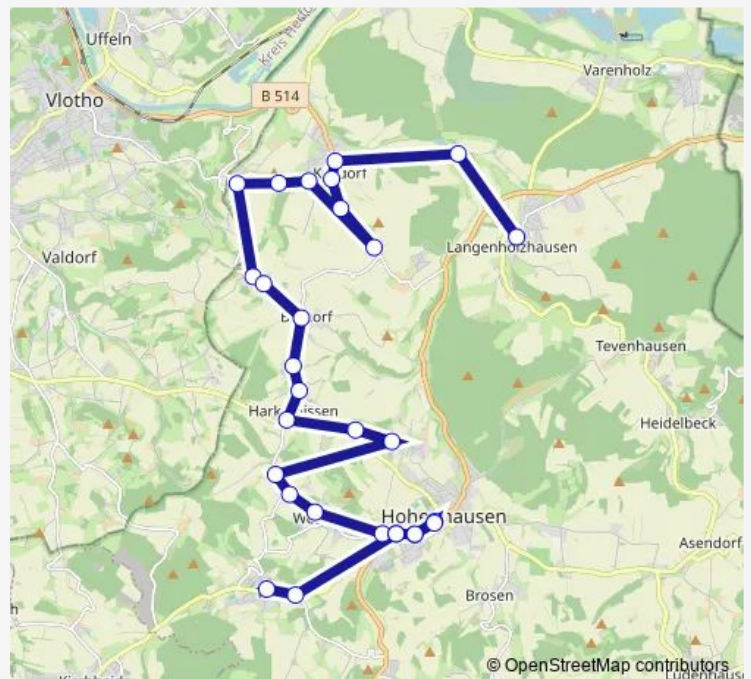

Monday 08:29-14:29

Tuesday —

Wednesday —

Thursday —

Friday 08:29-14:29

Saturday —

Sunday —

Route info

Direction:

Stops: 0

Trip Duration: — min

737

Direction

Kt-Langenholzhsn, Mitte — Kt-Talle, Alter Krug

43 stops

[Open route schedule](#)

Kt-Langenholzhsn, Mitte

Kt-Elfenborn

Kt-Stemmen, Elfenborner Weg

Kt-Stemmen, Danenstraße

Kt-Stemmen, Seeweg

Kt-Varenholz, Böke

Kt-Varenholz, Schloß

Kt-Varenholz, Müller

Sunday —

Route info

Direction: Kt-Langenholzhsn, Mitte

Stops: 29

Trip Duration: 0 hour 23 min

Kt-Hohenhausen, Lemgoer Str

Kt-Hohenhausen, Lindenkrug

Kt-Talle, Albernberg