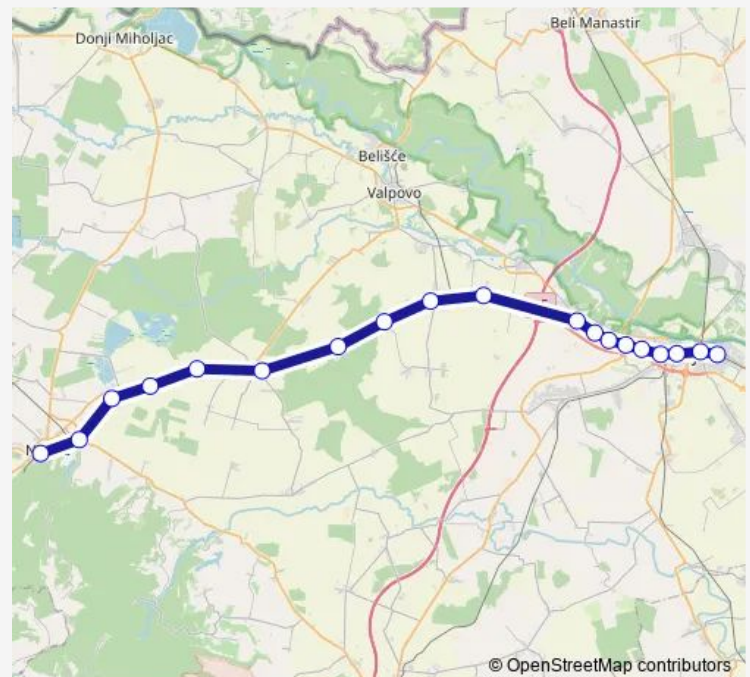

Osijek Donji grad

Route schedule

Našice Grad — Osijek Donji grad

Monday 06:02-10:15

Tuesday 06:02-10:15

Wednesday 06:02-10:15

Thursday 06:02-10:15

Friday 06:02-10:15

Saturday —

Sunday —

Route info

Direction: Našice Grad

Stops: 19

Trip Duration: 1 hour 40 min

■ Našice Grad - Osijek Donji grad

Rail time schedules and route maps are available in an offline PDF at busmaps.com. Use the busmaps.com website to see live bus times, train schedule or subway schedule, and step-by-step directions for all public transit in Osijek