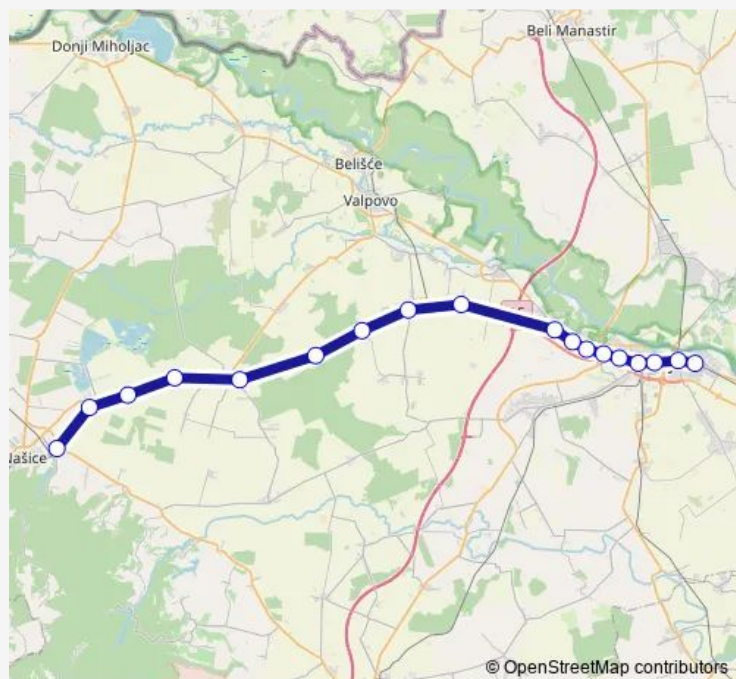

Route schedule

Osijek Donji grad — Našice

Monday 13:41

Tuesday 13:41

Wednesday 13:41

Thursday 13:41

Friday 13:41

Saturday 13:41

Sunday —

Route info

Direction: Osijek Donji grad

Stops: 18

Trip Duration: 1 hour 24 min

© OpenStreetMap contributors

■ Osijek Donji grad - Našice

Rail time schedules and route maps are available in an offline PDF at busmaps.com. Use the busmaps.com website to see live bus times, train schedule or subway schedule, and step-by-step directions for all public transit in Osijek