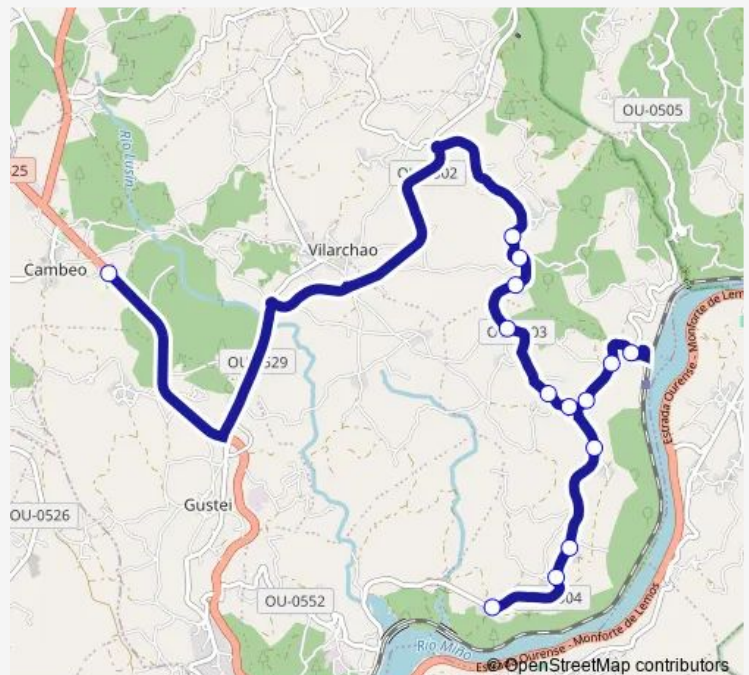

Direction

Casanova — CPI Antonio Faílde

14 stops

[Open route schedule](#)

Casanova

San Lorenzo (cruce entrad

Levices

Belesar (estrada)

Friday 08:54

Saturday —

Sunday —

Route info

Direction: Casanova

Stops: 14

Trip Duration: 0 hour 22 min

Direction

CPI Antonio Faílde — Casanova

14 stops

[Open route schedule](#)

CPI Antonio Faílde

Ferreiros(Pista Entrada P

Cruce Cima DE Vila

Izas (pista entrada pobo

Outeiro De Melias

Casanova

Route schedule

CPI Antonio Faílde — Casanova

Monday	16:00
Tuesday	16:00
Wednesday	16:00
Thursday	16:00
Friday	16:00
Saturday	—
Sunday	—

Route info

Direction: CPI Antonio Faílde

Stops: 14

Trip Duration: 0 hour 22 min