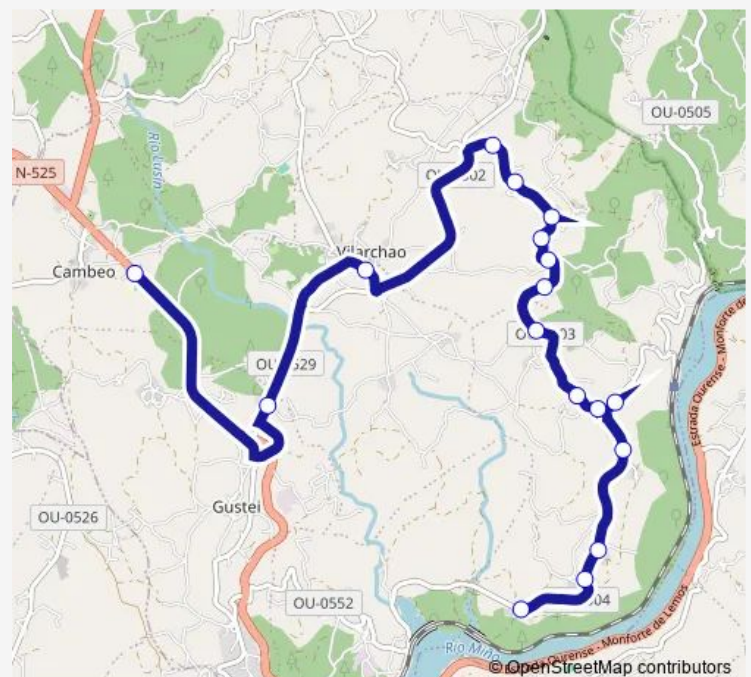

Souto (marquesiña)

Neboade

OS Cruceiros (Escolar)

Belesar (estrada)

Levices

San Lorenzo (cruce entrad

Casanova

Route schedule

Route info

Direction: CPI Antonio Faílde

Stops: 17

Trip Duration: 0 hour 22 min

Xg605036 — CPI Antonio Faílde-Casanova

Direction

Casanova — CPI Antonio Faílde

17 stops

[Open route schedule](#)

Casanova

San Lorenzo (cruce entrad

Levices

Belesar (estrada)

OS Cruceiros (Escolar)

Neboade

Souto (marquesiña)

Friday 08:58

Saturday —

Sunday —

Route info

Direction: Casanova

Stops: 17

Trip Duration: 0 hour 22 min

Xg605036 Bus time schedules and route maps are available in an offline PDF at busmaps.com. Use the busmaps.com website to see live bus times, train schedule or subway schedule, and step-by-step directions for all public transit in Coles