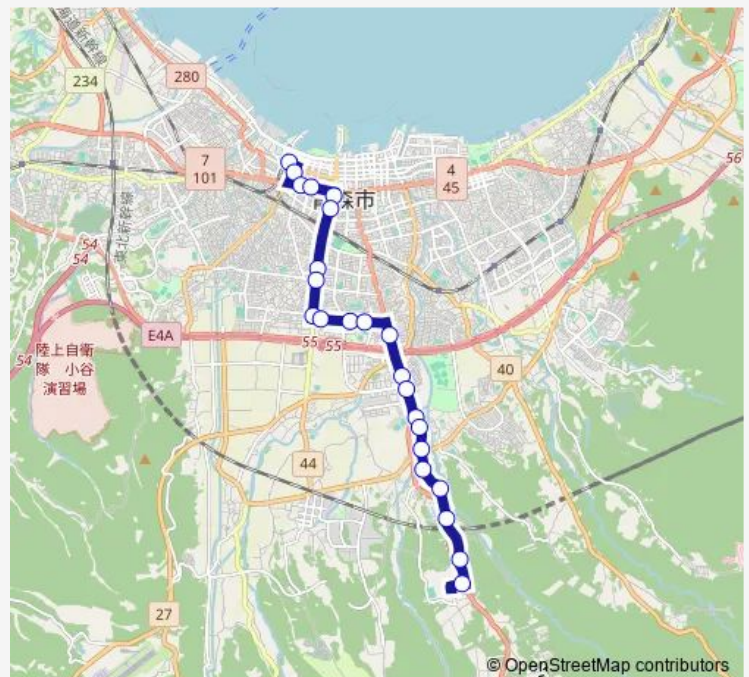

浄水場入口

亀井

桜峰

Route schedule

青森駅 ㊦のりば — 青森公立大学前

Monday 12:00

Tuesday 12:00

Wednesday 12:00

Thursday 12:00

Friday 12:00

Saturday 07:58-11:55

Sunday 07:58-11:55

Route info

Direction: 青森駅 ㊦のりば

Stops: 23

Trip Duration: 0 hour 46 min

L31 中央大橋線

台徳寺前

青森公立大学前

L31 中央大橋線 Bus time schedules and route maps are available in an offline PDF at busmaps.com. Use the busmaps.com website to see live bus times, train schedule or subway schedule, and step-by-step directions for all public transit in Aomori