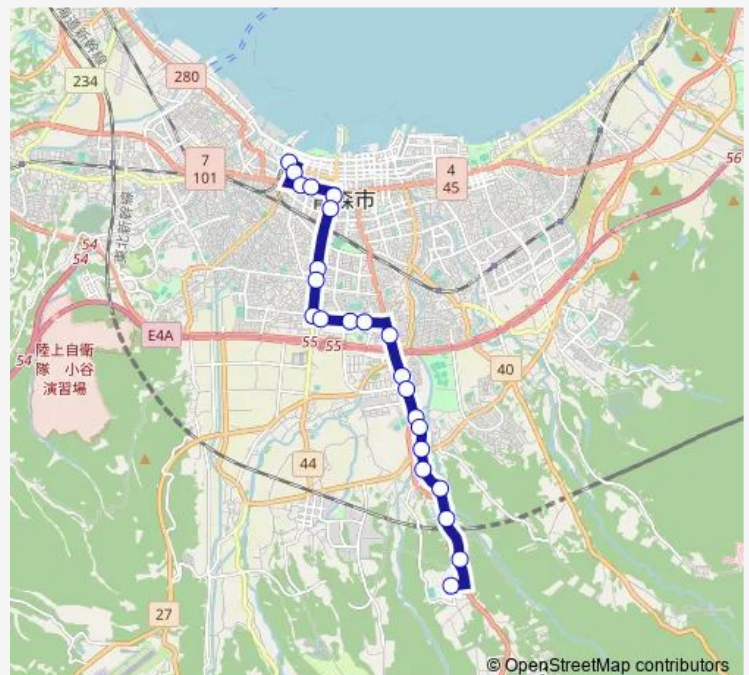

浄水場入口

亀井

桜峰

Route schedule

青森駅 ⑥のりば — 青森公立大学前

Monday 07:45-11:56

Tuesday 07:45-11:56

Wednesday 07:45-11:56

Thursday 07:45-11:56

Friday 07:45-11:56

Saturday 07:56-11:55

Sunday 07:56-11:55

Route info

Direction: 青森駅 ⑥のりば

Stops: 23

Trip Duration: 0 hour 47 min

L31 中央大橋線

BusMaps

台徳寺前

青森公立大学前

L31 中央大橋線 Bus time schedules and route maps are available in an offline PDF at busmaps.com. Use the busmaps.com website to see live bus times, train schedule or subway schedule, and step-by-step directions for all public transit in Aomori