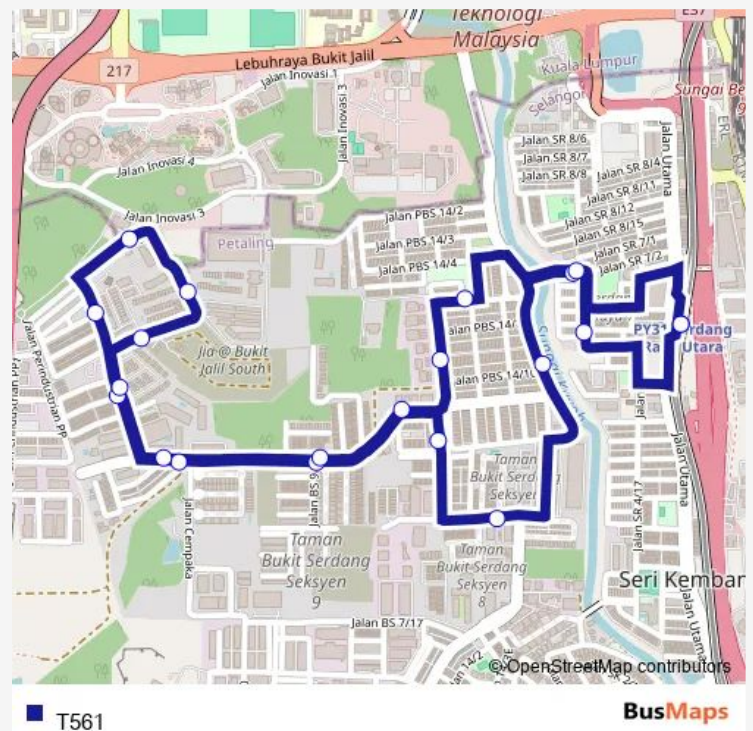

### Direction

MRT Serdang Raya Utara Pintu A — MRT Serdang Raya Utara Pintu A

21 stops

[Open route schedule](#)

MRT Serdang Raya Utara Pintu A

Pusat Hemodialisis Serdang Raya

Perindustrian Serdang Raya 7

Perindustrian Bukit Serdang (Barat)

MRT Serdang Raya Utara Pintu A

### Route schedule

MRT Serdang Raya Utara Pintu A — MRT Serdang Raya Utara Pintu A

Monday 06:00-23:30

Tuesday 06:00-23:30

Wednesday 06:00-23:30

Thursday 06:00-23:30

Friday 06:00-23:30

Saturday 06:00-23:30

### Route info

Direction: MRT Serdang Raya Utara Pintu A

Stops: 21

Trip Duration: 0 hour 30 min

T561

BusMaps

T561 Bus time schedules and route maps are available in an offline PDF at [busmaps.com](https://busmaps.com). Use the [busmaps.com](https://busmaps.com) website to see live bus times, train schedule or subway schedule, and step-by-step directions for all public transit in Kuala Lumpur