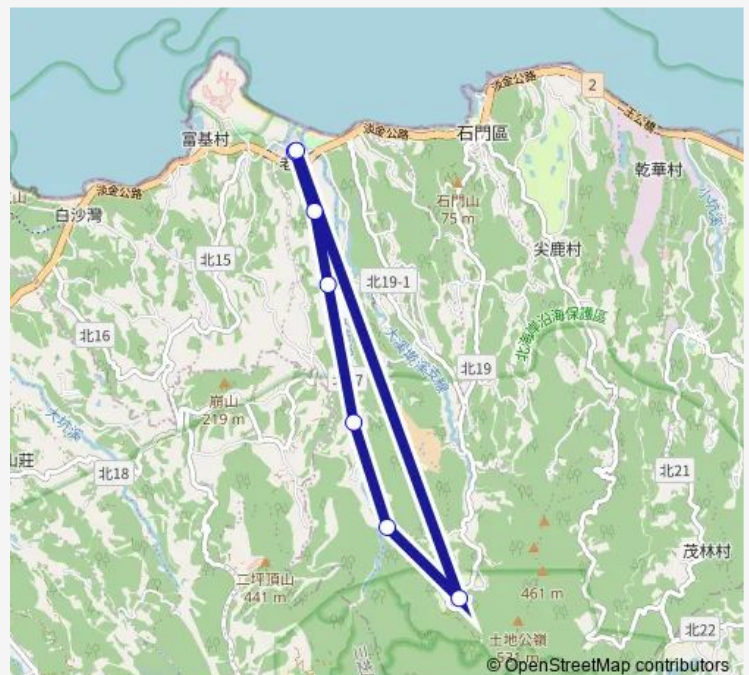

Direction

老梅 — 老梅

7 stops

[Open route schedule](#)

- 老梅
- 大丘田
- 樹仔下
- 豬槽潭
- 青山橋
- 尖山湖頂
- 老梅

Route schedule

老梅 — 老梅

Monday	16:55
Tuesday	16:55
Wednesday	16:55
Thursday	16:55
Friday	16:55
Saturday	—
Sunday	—

Route info

Direction: 老梅

Stops: 7

Trip Duration: 7 hour 5 min

F152-1655 — 老梅-樹仔下

F152-1655 Bus time schedules and route maps are available in an offline PDF at busmaps.com. Use the busmaps.com website to see live bus times, train schedule or subway schedule, and step-by-step directions for all public transit in Taipei