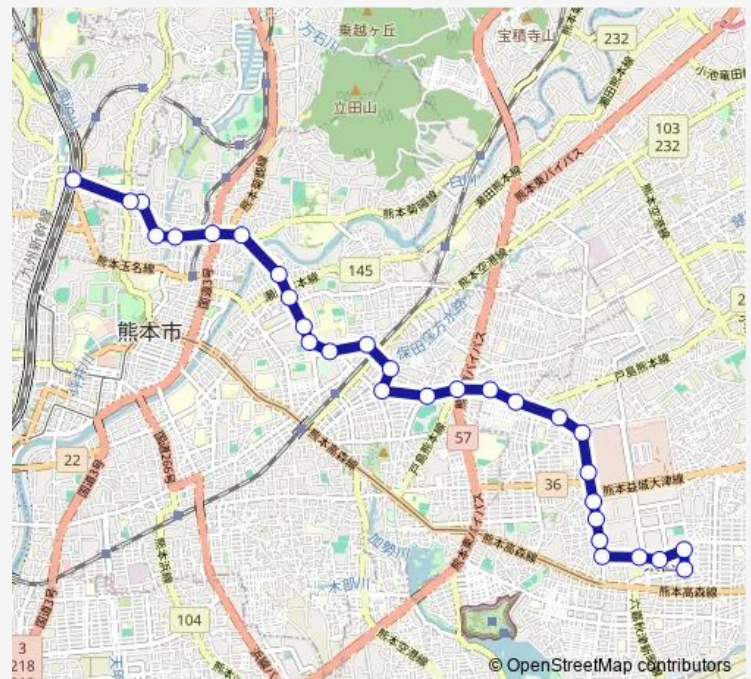

Thursday 06:41-16:48

Friday 06:41-16:48

Saturday 06:43-16:15

Sunday —

Route info

Direction: 昭和町 (市道)

Stops: 30

Trip Duration: 0 hour 51 min