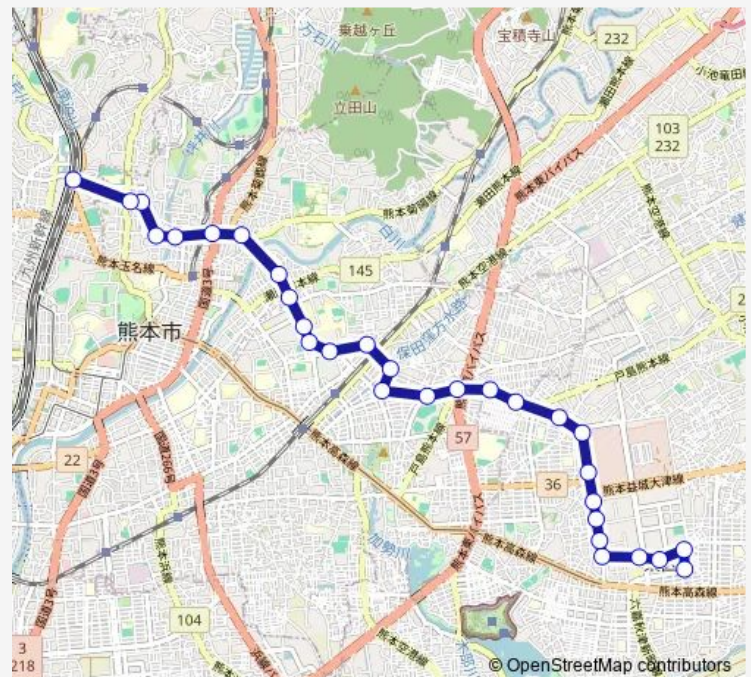

Thursday 06:41-16:48

Friday 06:41-16:48

Saturday 06:43-16:15

Sunday —

Route info

Direction: 昭和町 (市道)

Stops: 30

Trip Duration: 0 hour 51 min