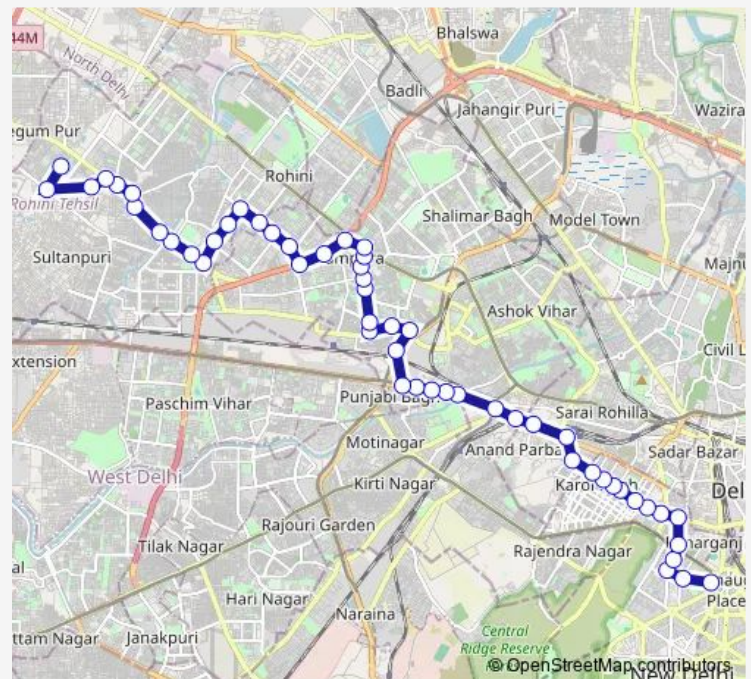

Bus 957up

[Go to website](#)

Direction

Shivaji Stadium Terminal — Rohini Sec-22 Terminal

57 stops

[Open route schedule](#)

Shivaji Stadium Terminal

Shaheed Bhagat Singh Marg

Gole Market

Rama Krishna Ashram Marg

Chitra Gupta Road

Police Station Paharganj

Jhandewalan

Karol Bagh Terminal

DB Gupta Market

Thana DB Gupta Road

Prahlad Market

Khalsa College

Anand Parvat Terminal

Sarai Rohila (Rohtak Road)

Anand Parbat Industrial Area

Daya Basti Flyover

Zakhira Flyover

Ram Pura (Ashok Park)

Ashok Park Main

Punjabi Bagh West Power House

Punjabi Bagh Terminal (Rohtak Road)

Route schedule

Shivaji Stadium Terminal — Rohini Sec-22 Terminal

Monday 06:53-21:04

Tuesday 06:53-21:04

Wednesday 06:53-21:04

Thursday 06:53-21:04

Friday 06:53-21:04

Saturday 06:53-21:04

Sunday 06:53-21:04

Route info

Direction: Shivaji Stadium Terminal

Stops: 57

Trip Duration: 1 hour 32 min

■ 957up