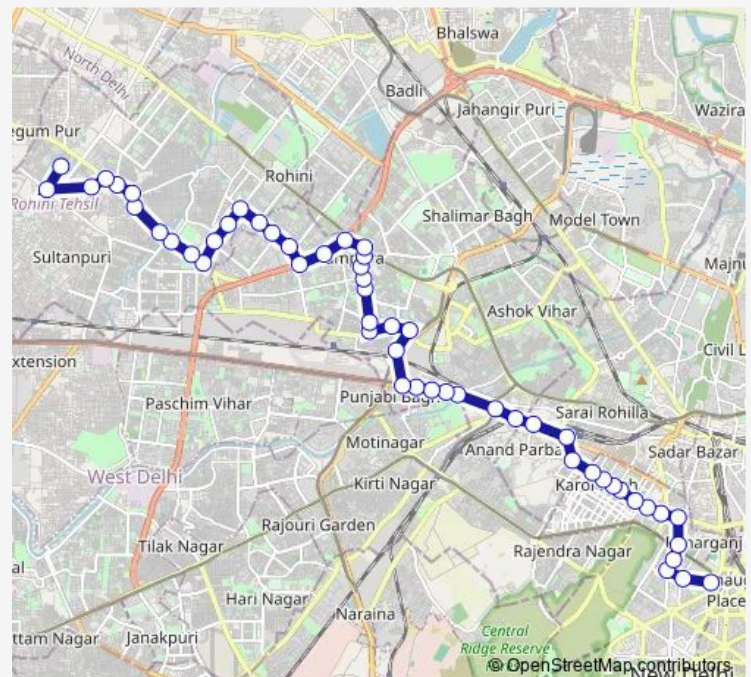

Bus 957up

[Go to website](#)

Direction

Shivaji Stadium Terminal — Rohini Sec-22 Terminal

57 stops

[Open route schedule](#)

Shivaji Stadium Terminal

Shaheed Bhagat Singh Marg

Gole Market

Rama Krishna Ashram Marg

Chitra Gupta Road

Police Station Paharganj

Jhandewalan

Karol Bagh Terminal

DB Gupta Market

Thana DB Gupta Road

Prahlad Market

Khalsa College

Anand Parvat Terminal

Sarai Rohila (Rohtak Road)

Anand Parbat Industrial Area

Daya Basti Flyover

Zakhira Flyover

Ram Pura (Ashok Park)

Ashok Park Main

Punjabi Bagh West Power House

Punjabi Bagh Terminal (Rohtak Road)

Route schedule

Shivaji Stadium Terminal — Rohini Sec-22 Terminal

Monday 06:53-21:04

Tuesday 06:53-21:04

Wednesday 06:53-21:04

Thursday 06:53-21:04

Friday 06:53-21:04

Saturday 06:53-21:04

Sunday 06:53-21:04

Route info

Direction: Shivaji Stadium Terminal

Stops: 57

Trip Duration: 1 hour 32 min

■ 957up

BusMaps