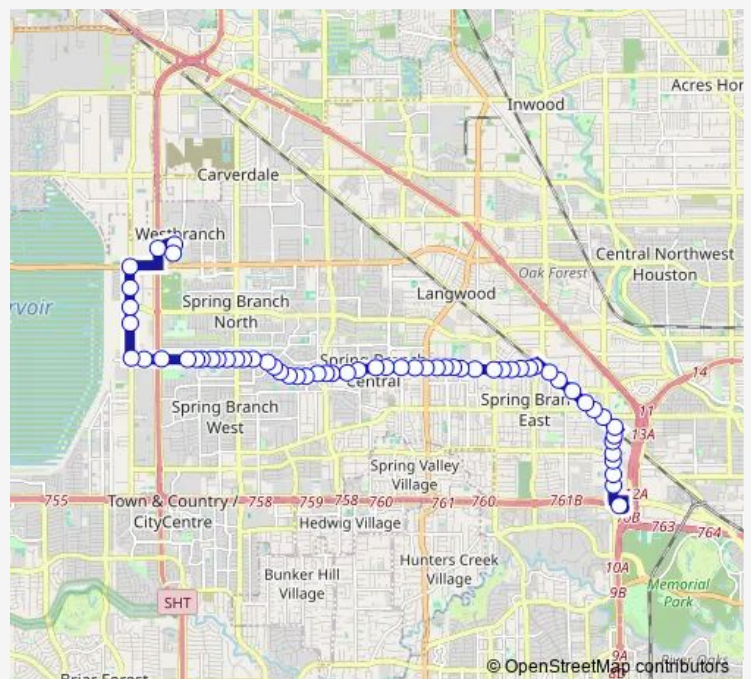

Hammerly Blvd @ Sam Houston Pkwy

Hammerly Blvd @ Sam Houston Pkwy

Hammerly Blvd @ Shadowdale Dr

Hammerly Blvd @ Shadowdale Dr

Hammerly Blvd @ Triway Ln

Hammerly Blvd @ Triway Ln

Hammerly Blvd @ Triway Ln Mb2

Hammerly Blvd @ Gessner Rd

Hammerly Blvd @ Gessner Rd

Hammerly Blvd @ Teague Rd

Hammerly Blvd @ Rosefield Dr

Route schedule

Westway Park Blvd @ Capital Park Dr — Northwest Transit Center - Platform 2

Monday 06:00-21:00

Tuesday 06:00-21:00

Wednesday 06:00-21:00

Thursday 06:00-21:00

Friday 06:00-21:00

Saturday 06:00-20:00

Sunday 06:00-20:00

Route info

Direction: Westway Park Blvd @ Capital Park Dr

Stops: 62

Trip Duration: 0 hour 41 min

058 — Hammerly

Hammerly Blvd @ Eagle Rock Dr

Hammerly Blvd @ Elmgate Dr

Hammerly Blvd @ Pine Village Dr

Hammerly Blvd @ Crestdale Dr

Hammerly Blvd @ Elmview Dr