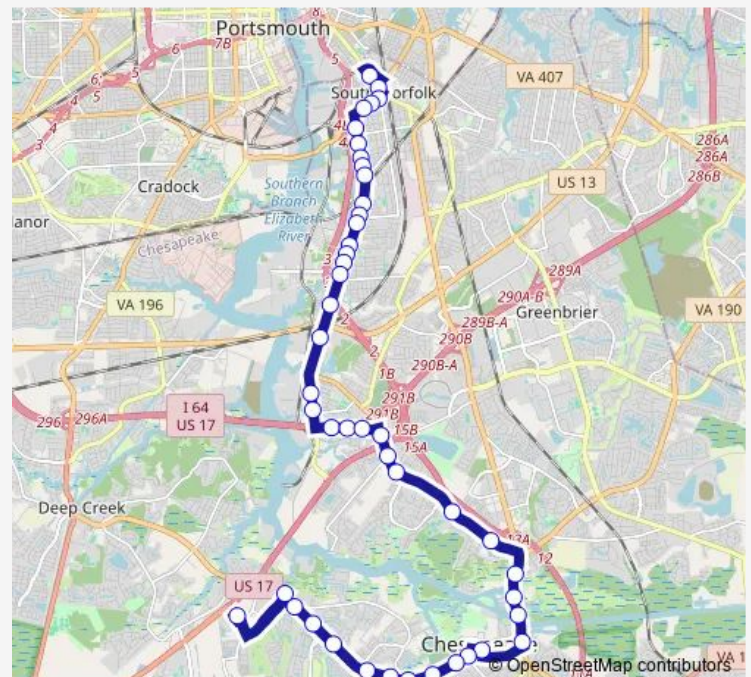

Thursday 06:37-18:41

Friday 06:37-18:41

Saturday 06:37-18:37

Sunday 06:37-18:37

Route info

Direction: TCC Chesapeake

Stops: 34

Trip Duration: 0 hour 44 min

058 — Bainbridge Blvd

Bainbridge & Burrow

Bainbridge & Rosemont

Bainbridge & Franklin

Bainbridge & Redstart

Bainbridge & Chesapeake

Bainbridge & Hughes

Bainbridge & Byrd

45 stops

[Open route schedule](#)

Liberty & Seaboard

Liberty & 20th

Poindexter & B

Poindexter & Rodgers

Poindexter & Stewart

Bainbridge & Jefferson

Thursday 05:48-18:48

Friday 05:48-18:48

Saturday 05:48-18:48

Sunday 05:48-18:48

Route info

Direction: Liberty & Seaboard

Stops: 45

Trip Duration: 0 hour 44 min