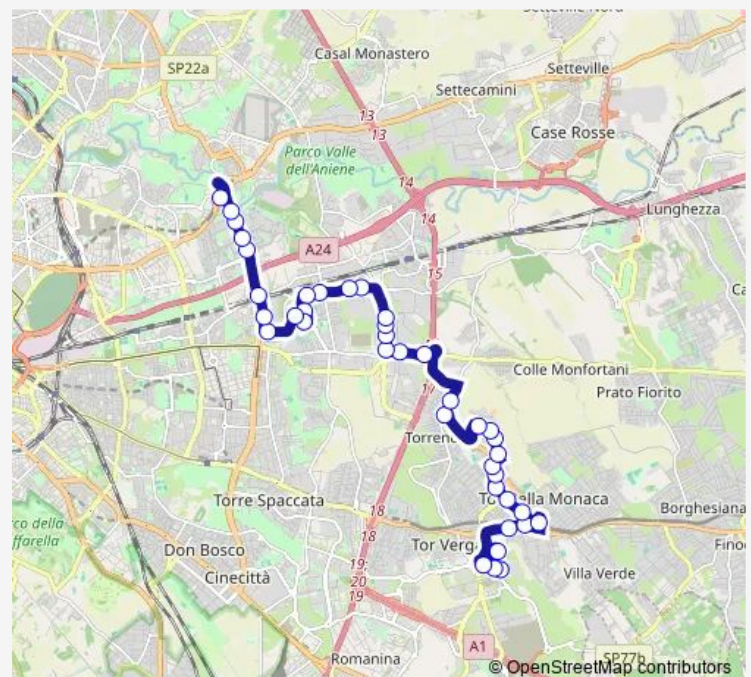

Direction

TOR Vergata/Medicina — Ponte Mammolo (Mb)

40 stops

[Open route schedule](#)

TOR Vergata/Medicina

Heidelberg

Heidelberg/TOR Vergata

Policlinico/TOR Vergata (H)

Longoni/Prenestina

Route schedule

TOR Vergata/Medicina — Ponte Mammolo (Mb)

Monday 07:00-07:18

Tuesday 07:00-07:18

Wednesday 07:00-07:18

Thursday 07:00-07:18

Friday 07:00-07:18

Saturday —

Sunday —

Route info

Direction: TOR Vergata/Medicina

Stops: 40

Trip Duration: 1 hour 5 min

Longoni/Centro Commerciale

Longoni/Inps