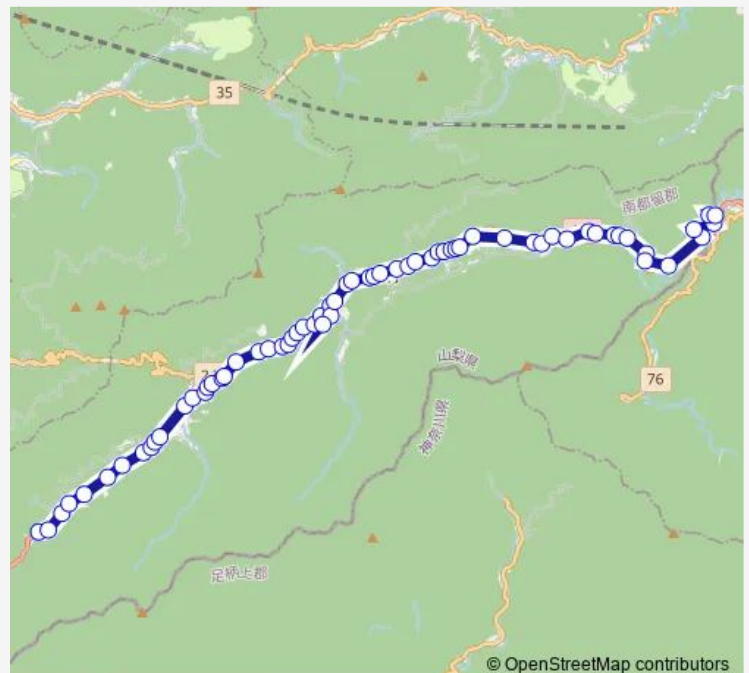

### Route schedule

長又 — 月夜野

Monday	16:42
Tuesday	16:42
Wednesday	16:42
Thursday	16:42
Friday	16:42
Saturday	—
Sunday	—

### Route info

Direction: 長又

Stops: 65

Trip Duration: 0 hour 49 min

釜の前

曙橋

大指

局前