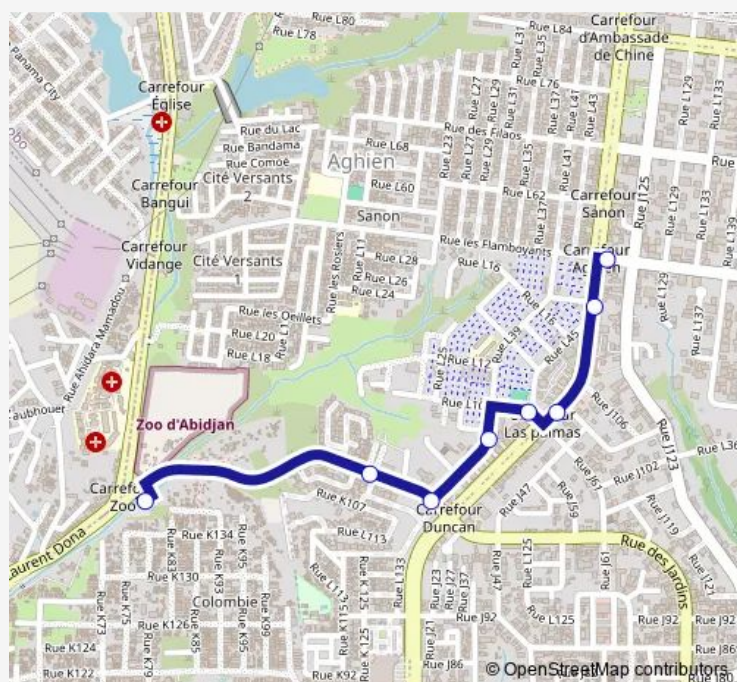

Carrefour Duncan

Carrefour Gadji

Carrefour Zoo

Gare de Woro Woro, Deux Plateau - Vallon

Route schedule

Espace Opera — Gare de Woro Woro, Deux Plateau - Vallon

Monday 06:00

Tuesday 06:00

Wednesday 06:00

Thursday 06:00

Friday 06:00

Saturday 06:00

Sunday 06:00

Route info

Direction: Espace Opera

Stops: 6

Trip Duration: 0 hour 15 min

woro woro : Zoo ↔ Opera

Direction

Gare de Woro Woro, Deux Plateau - Vallon — Espace Opera

8 stops

[Open route schedule](#)

Gare de Woro Woro, Deux Plateau - Vallon

Carrefour Gadji

Monday 06:00

Tuesday 06:00

Wednesday 06:00

Thursday 06:00

Friday 06:00

Saturday 06:00

Sunday 06:00

Route info