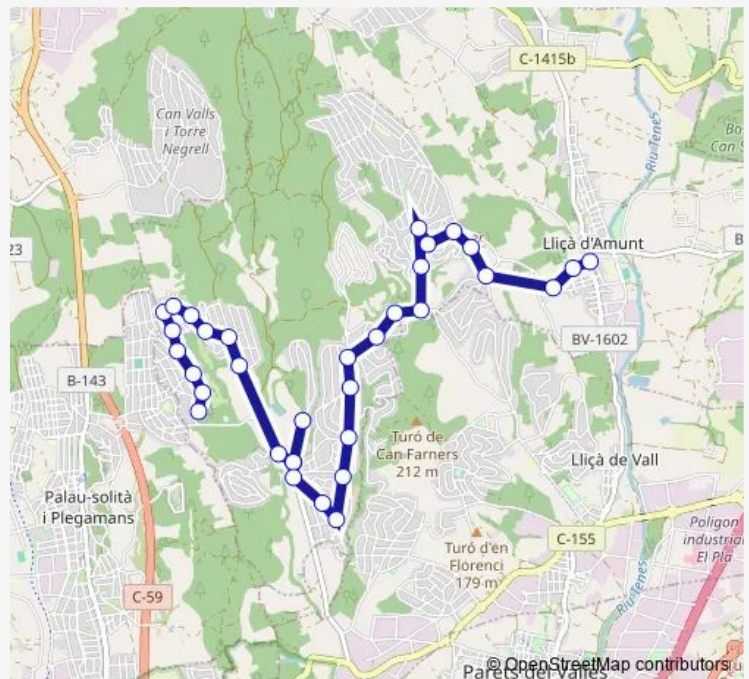

## Route schedule

Torrent Merdanç (Ajuntament) — c. Estany Travessany - c. Estanys Montmalús

Monday 14:30

Tuesday 14:30

Wednesday 14:30

Thursday 14:30

Friday 14:30

Saturday —

## Route info

Direction: Torrent Merdanç (Ajuntament)

Stops: 17

Trip Duration: 0 hour 24 min

■ L0458 — (A1) Urbà de Lliçà d'Amunt: Palaudàries

## Route info

Direction: Torrent Merdanç (Ajuntament)

Stops: 25

Trip Duration: 0 hour 24 min

L0458 Bus time schedules and route maps are available in an offline PDF at [busmaps.com](https://busmaps.com). Use the [busmaps.com](https://busmaps.com) website to see live bus times, train schedule or subway schedule, and step-by-step directions for all public transit in Llica de Vall