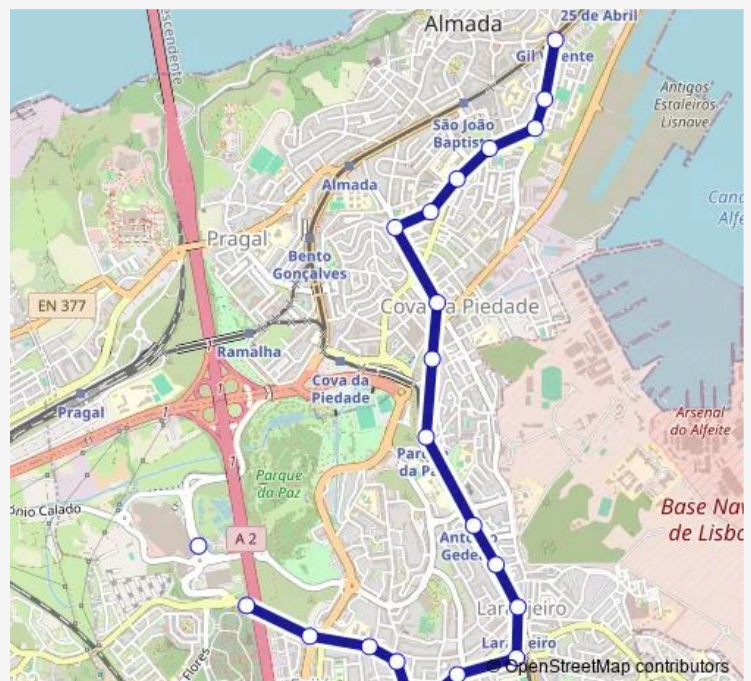

### Route info

Direction: Feijó (Almada Fórum)

Stops: 21

Trip Duration: 0 hour 30 min

103 - Forum - Almada

Bus time schedules and route maps are available in an offline PDF at [busmaps.com](https://busmaps.com). Use the [busmaps.com](https://busmaps.com) website to see live bus times, train schedule or subway schedule, and step-by-step directions for all public transit in Almada