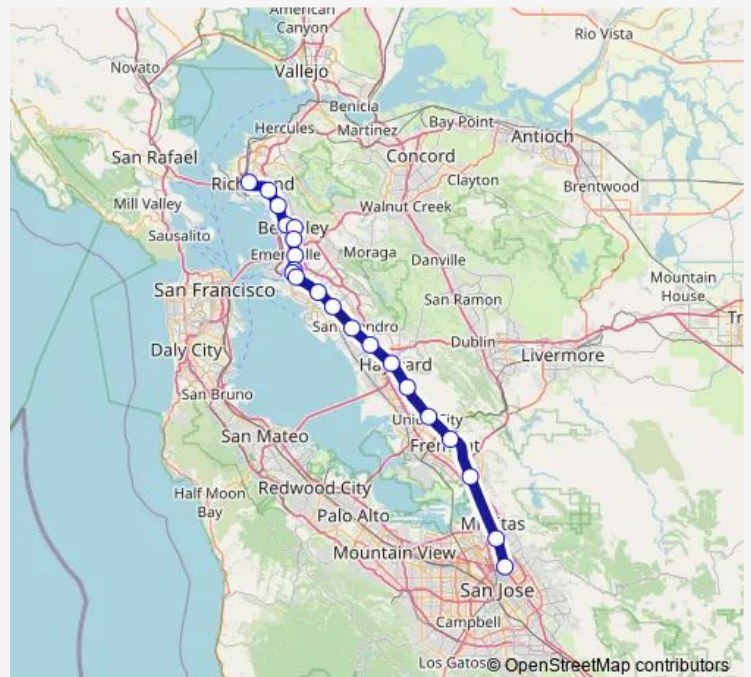

Metro Orange-S Richmond to Berryessa/North San Jose

[Go to website](#)

**Direction**

Richmond — Berryessa / North San Jose

21 stops

[Open route schedule](#)

- Richmond
- El Cerrito Del Norte
- El Cerrito Plaza
- North Berkeley
- Downtown Berkeley
- Ashby
- Macarthur
- 19th Street Oakland
- 12th Street / Oakland City Center
- Lake Merritt
- Fruitvale
- Coliseum
- San Leandro
- Bay Fair
- Hayward
- South Hayward
- Union City
- Fremont
- Warm Springs / South Fremont
- Milpitas
- Berryessa / North San Jose

Route schedule

Richmond — Berryessa / North San Jose

Monday	04:42-00:29 <sup>+1</sup>
Tuesday	04:42-00:29 <sup>+1</sup>
Wednesday	04:42-00:29 <sup>+1</sup>
Thursday	04:42-00:29 <sup>+1</sup>
Friday	04:42-00:29 <sup>+1</sup>
Saturday	05:44-00:29 <sup>+1</sup>
Sunday	07:44-00:29 <sup>+1</sup>

Route info

Direction: Richmond

Stops: 21

Trip Duration: 1 hour 20 min

Orange-S — Richmond to Berryessa/North San Jose **BusMaps**

Orange-S Metro time schedules and route maps are available in an offline PDF at [busmaps.com](https://busmaps.com). Use the [busmaps.com](https://busmaps.com) website to see live bus times, train schedule or subway schedule, and step-by-step directions for all public transit in Oakland

The schedule is provided in the local timezone. Times with "(+1)" indicate departures on the next day.

PDF file created on 2025-01-16

2024 BusMaps.com - All Rights Reserved