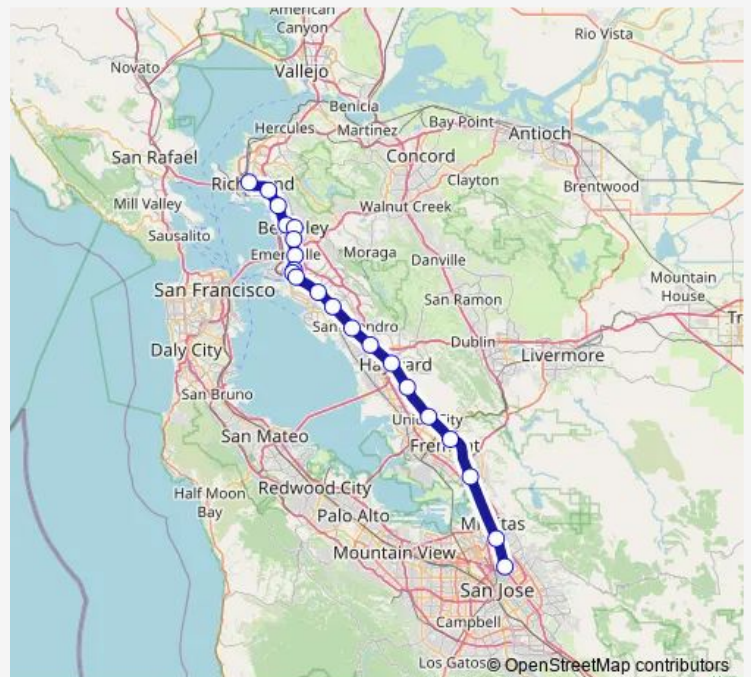

Metro Orange-S Richmond to Berryessa/North San Jose

[Go to website](#)

**Direction**

Richmond — Berryessa / North San Jose

21 stops

[Open route schedule](#)

- Richmond
- El Cerrito Del Norte
- El Cerrito Plaza
- North Berkeley
- Downtown Berkeley
- Ashby
- Macarthur
- 19th Street Oakland
- 12th Street / Oakland City Center
- Lake Merritt
- Fruitvale
- Coliseum
- San Leandro
- Bay Fair
- Hayward
- South Hayward
- Union City
- Fremont
- Warm Springs / South Fremont
- Milpitas
- Berryessa / North San Jose

Route schedule

Richmond — Berryessa / North San Jose

Monday	04:42-00:27 <sup>+1</sup>
Tuesday	04:42-00:27 <sup>+1</sup>
Wednesday	04:42-00:27 <sup>+1</sup>
Thursday	04:42-00:27 <sup>+1</sup>
Friday	04:42-00:27 <sup>+1</sup>
Saturday	05:42-00:27 <sup>+1</sup>
Sunday	07:42-00:27 <sup>+1</sup>

Route info

Direction: Richmond

Stops: 21

Trip Duration: 1 hour 22 min

Orange-S — Richmond to Berryessa/North San Jose **BusMaps**

Orange-S Metro time schedules and route maps are available in an offline PDF at [busmaps.com](https://busmaps.com). Use the [busmaps.com](https://busmaps.com) website to see live bus times, train schedule or subway schedule, and step-by-step directions for all public transit in Oakland

The schedule is provided in the local timezone. Times with "(+1)" indicate departures on the next day.

PDF file created on 2025-02-26

2024 BusMaps.com - All Rights Reserved